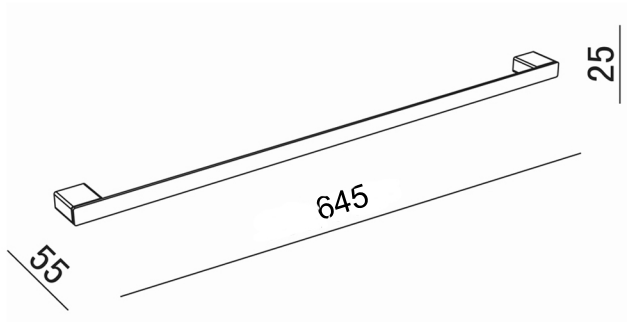

STUDIO 1 TOWEL RAIL 600
645x55x25
STTR600

MEASUREMENTS SUBJECT TO MANUFACTURING TOLERANCE