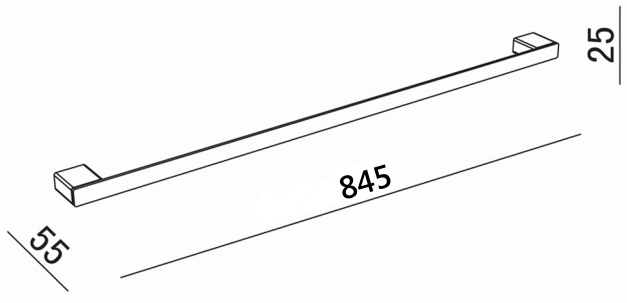

STUDIO 1 TOWEL RAIL 800

845x55x25

STTR800

MEASUREMENTS SUBJECT TO MANUFACTURING TOLERANCE