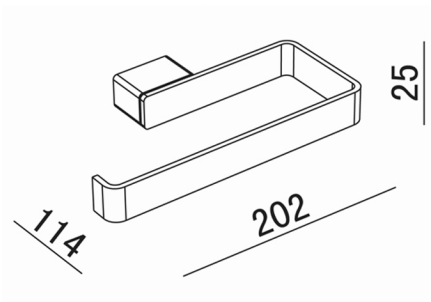

STUDIO1 TOWEL STIRRUP

202x114x25mm

STTRS

HEIRLOOM
BATHROOMS WITH STYLE

MEASUREMENTS SUBJECT TO MANUFACTURING TOLERANCE