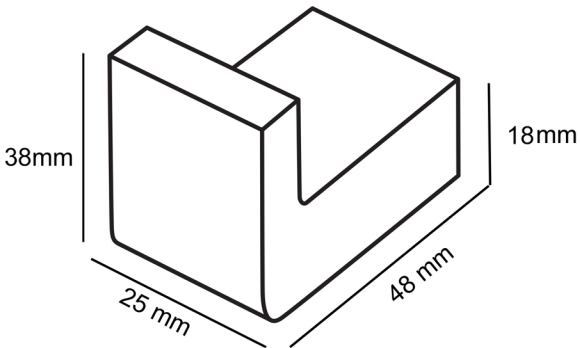

TEKA ROBE HOOK
25x48x38
TERH/BB/BN/GM/MW/N

HEIRLOOM
THE FINISHING TOUCH

MEASUREMENTS SUBJECT TO MANUFACTURING TOLERANCE
SPECIFICATIONS MAY CHANGE WITHOUT NOTICE