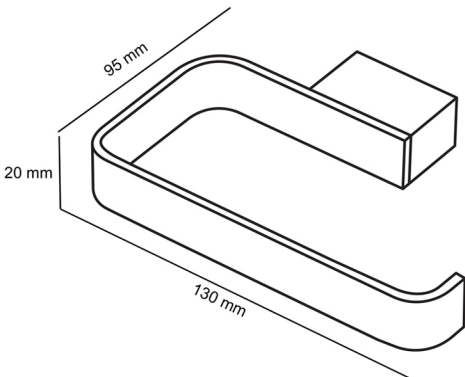

**TEKA TOILET ROLL
HOLDER
130x95x20
TETRN/BB/BN/GM/MW/N**

HEIRLOOM
THE FINISHING TOUCH

**MEASUREMENTS SUBJECT TO MANUFACTURING TOLERANCE
SPECIFICATIONS MAY CHANGE WITHOUT NOTICE**