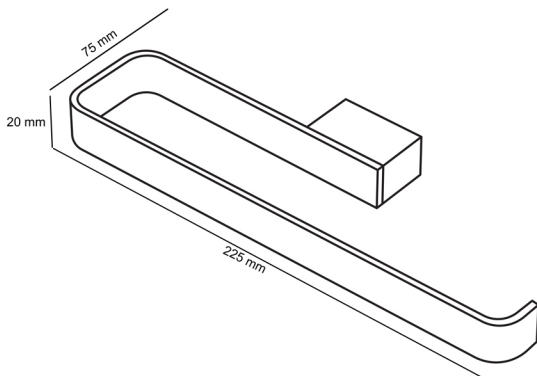

TEKA STIRRUP

225x75x20

TETRS/BB/BN/GM/MW/N

HEIRLOOM
THE FINISHING TOUCH

**MEASUREMENTS SUBJECT TO MANUFACTURING TOLERANCE
SPECIFICATIONS MAY CHANGE WITHOUT NOTICE**