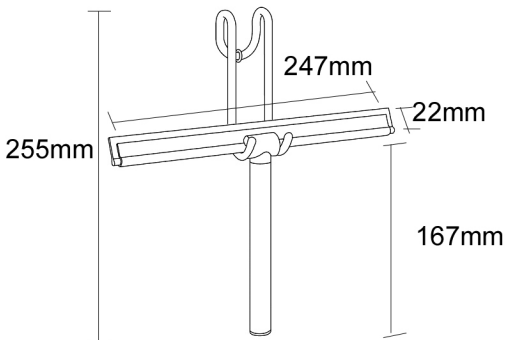

UNIVERSAL WIPER & HANGER

247x255x22mm

UW

HEIRLOOM
BATHROOMS WITH STYLE

MEASUREMENTS SUBJECT TO MANUFACTURING TOLERANCE