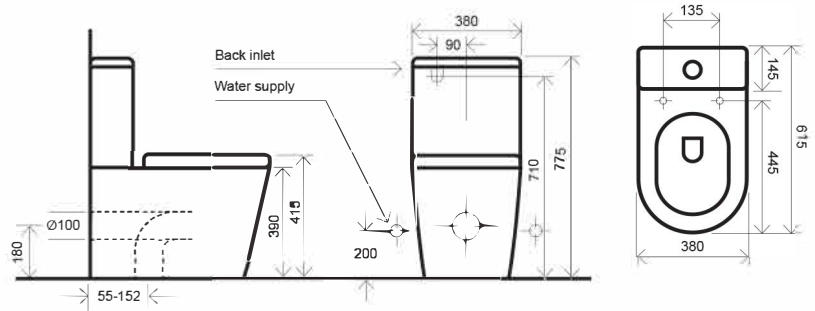

ION

**ION RIMLESS
BTW CC TOILET SUITE**
SET OUT:
S PAN: 55-152MM
P PAN: 180MM
WELS 4 STAR

NOTE: A 173-224 mm set out can be achieved if using a 14714.00 PVC bend (not supplied)

**ION RIMLESS
BTW PAN**

SET OUT:
P PAN: 190MM
WELS 4 STAR CODE: I

**ION RIMLESS
WALL HUNG PAN**

SET OUT:
P PAN: 160MM
WELS 4 STAR

FEATURES

Rim Jet Flushing System

Soft Close Quick Release Seat

Ultra Glaze Finish

5 Five Year Guarantee

RIM JET SUPERIOR FLUSHING