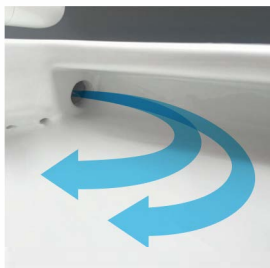

ION

**ION RIMLESS
BTW CC TOILET SUITE**
SET OUT:
S PAN: 55-152MM
P PAN: 180MM
WELS 4 STAR

NOTE: A 173-224 mm set out can be achieved if using a 14714.00 PVC bend (not supplied)

**ION RIMLESS
BTW PAN**

SET OUT:
P PAN: 190MM
WELS 4 STAR CODE: I

**ION RIMLESS
WALL HUNG PAN**

SET OUT:
P PAN: 160MM
WELS 4 STAR

FEATURES

Rim Jet Flushing System

Soft Close Quick Release Seat

Ultra Glaze Finish

5 Five Year Guarantee

RIM JET SUPERIOR FLUSHING

The innovative design of the Elementi ION toilet projects a jet of water rather than the traditional flushing mechanism where water pours down the rim. Through the powerful delivery of water maximum cleaning of the inner bowl is achieved.