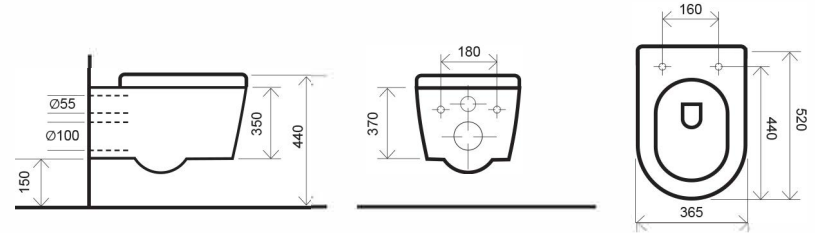

ION

**ION RIMLESS
BTW CC TOILET SUITE**
SET OUT:
S PAN: 55-152MM
P PAN: 180MM
WELS 4 STAR

NOTE: A 173-224 mm set out can be achieved if using a 14714.00 PVC bend (not supplied)

**ION RIMLESS
BTW PAN**

SET OUT:
P PAN: 190MM
WELS 4 STAR CODE: I

**ION RIMLESS
WALL HUNG PAN**

SET OUT:
P PAN: 160MM
WELS 4 STAR

FEATURES

Rim Jet Flushing System

Soft Close Quick Release Seat

Ultra Glaze Finish

5 Five Year Guarantee

RIM JET SUPERIOR FLUSHING