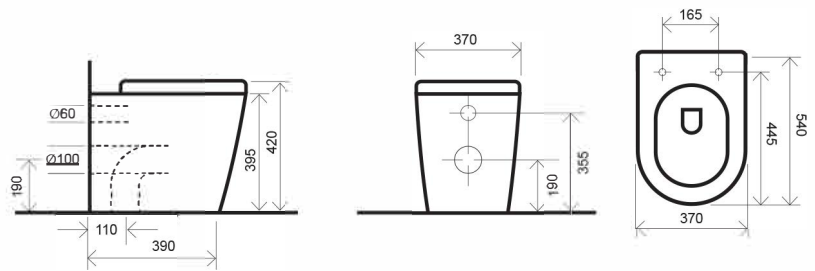

ION

**ION RIMLESS
BTW CC TOILET SUITE**
SET OUT:
S PAN: 55-152MM
P PAN: 180MM
WELS 4 STAR

NOTE: A 173-224 mm set out can be achieved if using a 14714.00 PVC bend (not supplied)

**ION RIMLESS
BTW PAN**

SET OUT:
P PAN: 190MM
WELS 4 STAR CODE: I

**ION RIMLESS
WALL HUNG PAN**

SET OUT:
P PAN: 160MM
WELS 4 STAR

FEATURES

Rim Jet Flushing System

Soft Close Quick Release Seat

Ultra Glaze Finish

5 Five Year Guarantee

RIM JET SUPERIOR FLUSHING