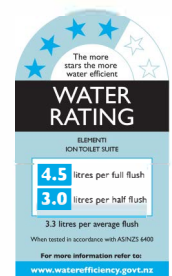

ELEMENTI

Elementi is Robertson Bathware's own unique brand. Born from decades of experience, and inspired by the latest international design trends, Elementi is a synthesis of innovation and style.

robertson®
BATHWARE
— SINCE 1887 —

ROBERTSON.CO.NZ