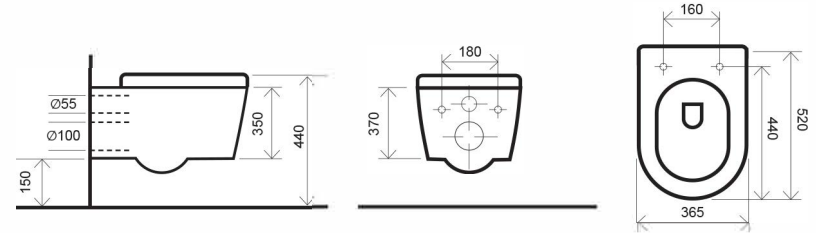

ELEMENTi®

ION

ION

**ION RIMLESS
BTW CC TOILET SUITE**
SET OUT:
S PAN: 55-152MM
P PAN: 180MM
WELS 4 STAR

NOTE: A 173-224 mm set out can be achieved if using a 14714.00 PVC bend (not supplied)

**ION RIMLESS
BTW PAN**

SET OUT:
P PAN: 190MM
WELS 4 STAR CODE: I

**ION RIMLESS
WALL HUNG PAN**

SET OUT:
P PAN: 160MM
WELS 4 STAR

FEATURES

Rim Jet Flushing System

Soft Close Quick Release Seat

Ultra Glaze Finish

5 Year Guarantee

RIM JET SUPERIOR FLUSHING

The innovative design of the Elementi ION toilet projects a jet of water rather than the traditional flushing mechanism where water pours down the rim. Through the powerful delivery of water maximum cleaning of the inner bowl is achieved.