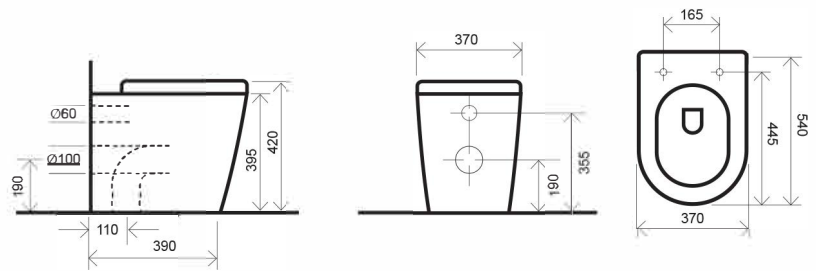

ELEMENTi®

ION

ION

**ION RIMLESS
BTW CC TOILET SUITE**
SET OUT:
S PAN: 55-152MM
P PAN: 180MM
WELS 4 STAR

NOTE: A 173-224 mm set out can be achieved if using a 14714.00 PVC bend (not supplied)

**ION RIMLESS
BTW PAN**

SET OUT:
P PAN: 190MM
WELS 4 STAR CODE: I

**ION RIMLESS
WALL HUNG PAN**

SET OUT:
P PAN: 160MM
WELS 4 STAR

FEATURES

Rim Jet Flushing System

Soft Close Quick Release Seat

Ultra Glaze Finish

5 Year Guarantee