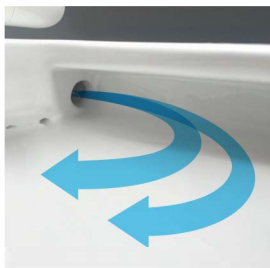

ELEMENTi®

ION

ION

**ION RIMLESS
BTW CC TOILET SUITE**
SET OUT:
S PAN: 55-152MM
P PAN: 180MM
WELS 4 STAR

NOTE: A 173-224 mm set out can be achieved if using a 14714.00 PVC bend (not supplied)

**ION RIMLESS
BTW PAN**

SET OUT:
P PAN: 190MM
WELS 4 STAR CODE: I

**ION RIMLESS
WALL HUNG PAN**

SET OUT:
P PAN: 160MM
WELS 4 STAR

FEATURES

Rim Jet Flushing System

Soft Close Quick Release Seat

Ultra Glaze Finish

5 Year Guarantee

RIM JET SUPERIOR FLUSHING

The innovative design of the Elementi ION toilet projects a jet of water rather than the traditional flushing mechanism where water pours down the rim. Through the powerful delivery of water maximum cleaning of the inner bowl is achieved.