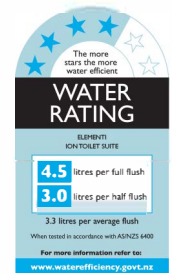

ELEMENTI

Elementi is Robertson Bathware's own unique brand. Born from decades of experience, and inspired by the latest international design trends, Elementi is a synthesis of innovation and style.

robertson®
BATHWARE
— SINCE 1887 —

ROBERTSON.CO.NZ