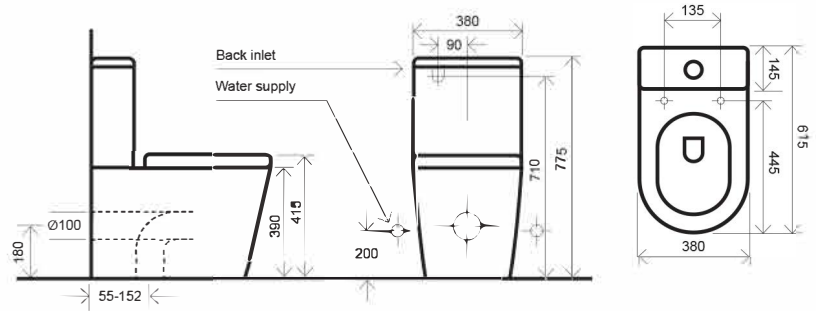

ELEMENTi®

ION

ION

**ION RIMLESS
BTW CC TOILET SUITE**
SET OUT:
S PAN: 55-152MM
P PAN: 180MM
WELS 4 STAR

NOTE: A 173-224 mm set out can be achieved if using a 14714.00 PVC bend (not supplied)

**ION RIMLESS
BTW PAN**

SET OUT:
P PAN: 190MM
WELS 4 STAR CODE: I

**ION RIMLESS
WALL HUNG PAN**

SET OUT:
P PAN: 160MM
WELS 4 STAR

FEATURES

Rim Jet Flushing System

Soft Close Quick Release Seat

Ultra Glaze Finish

5 Year Guarantee

RIM JET SUPERIOR FLUSHING

The innovative design of the Elementi ION toilet projects a jet of water rather than the traditional flushing mechanism where water pours down the rim. Through the powerful delivery of water maximum cleaning of the inner bowl is achieved.