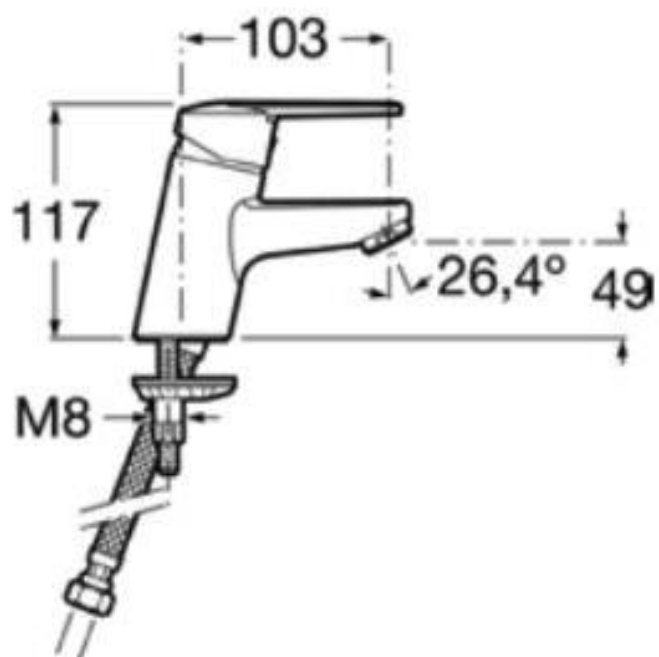

Mains Pressure Tapware

TIGOB Basin mixer
WELS: 4 Star / 7lt p/m