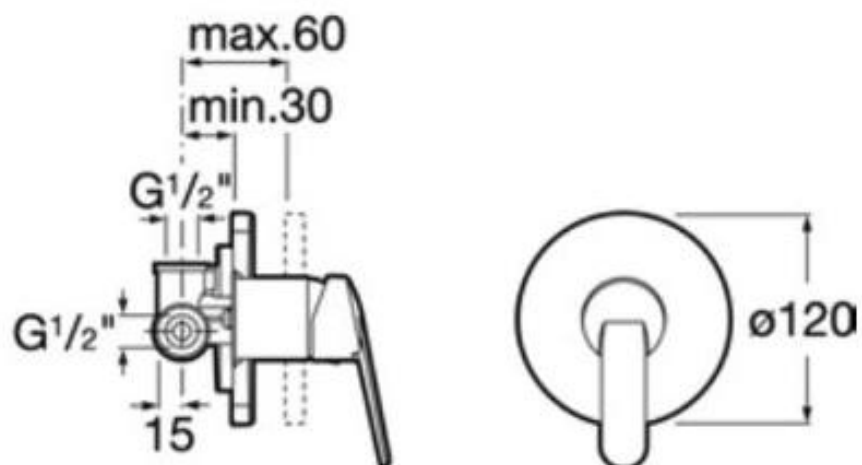

Mains Pressure Tapware

TIGOS Shower mixer