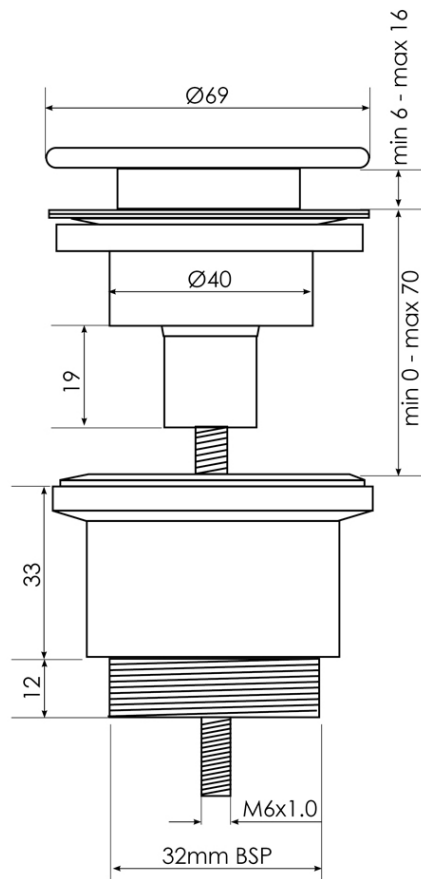

# Pop Up Waste 40 32mm 2 Piece

Matte White Ceramic

**Product Image**

**Product Details**

<b>Code:</b>	<b>K316-DMW</b>
Brand:	Argent
Range:	WASTES & TRAPS
Warranty:	3 Years#
Product Width:	N/A
Product Depth:	N/A
WELS:	N/A

**Additional Features**

**Technical Specification**

**Required Product**

**Recommended Products**

**Additional Notes**

- Suits overflow and non overflow basins

**Installation Instructions**

- \* Suits connection to 32mm trap
- \* 28921 adaptor available for 40mm trap connection

\*Please visit [argentaust.com.au/warranty](http://argentaust.com.au/warranty) to view the full warranty

Note: All dimensions are in millimetres and are subject to normal manufacturing variations. Always use the physical product measurements for cut-outs and rough-ins as the technical details shown may differ from the actual product. Use acetic cured silicone sealant. Do not use epoxy type adhesives. Clean with damp cloth. Do not use abrasive cleaners, liquids or pastes.