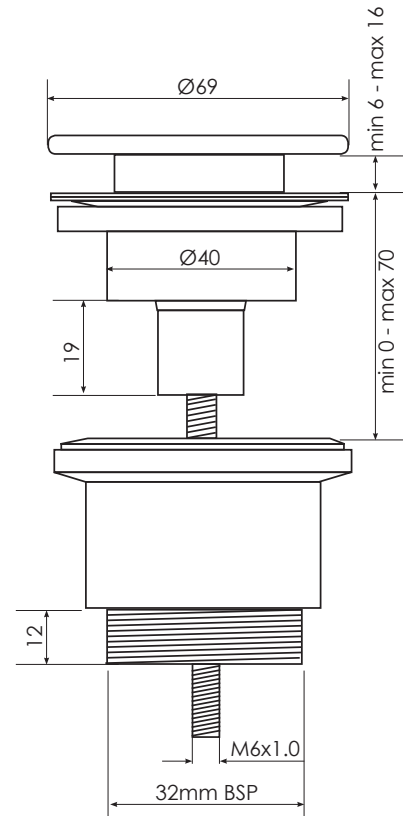

POP UP WASTE 32MM 2 PIECE WHITE CERAMIC

Product Image	Technical Specification
---------------	-------------------------

Description	Additional Information
-------------	------------------------

Pop Up Waste 32mm 2 Piece
White Ceramic

K316-DWC White/chrome

- To Suit Overflow & No Overflow basins
- 3 Year Warranty *Conditions Apply