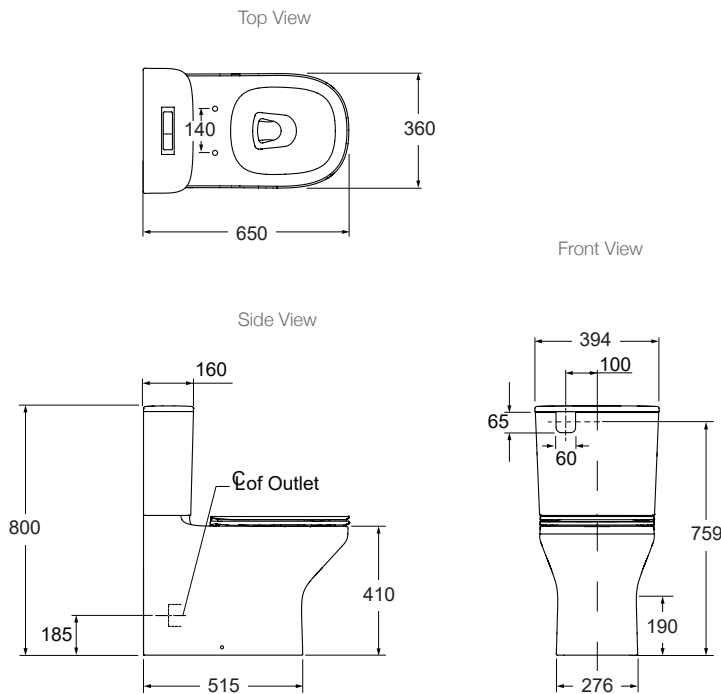

Product

- ModernLife back to wall toilet suite with slim seat
- ModernLife back to wall toilet suite with Elite Seat

Kohler Code

78469A-0
77766A-0

Included Components

- ModernLife toilet pan.
- ModernLife toilet cistern 4.5/3L.
- ModernLife Quiet Close™ toilet seat.
- Vario pan connector.
- Offset pan collar (20mm).
- Floor fixing kit.

- Dual flush (4.5/3L).
- Water entry: Top left rear entry.
- P-trap set out height: 185mm.
- S-trap set out:
 - Standard: 90mm - 140mm (with vario pan connector 12503A-NA supplied).
 - Optional: 160mm - 280 mm (with long adjustable vario pan connector, 77837A-NA - not supplied).
- Rimless pan design.
- Vitreous china.
- Optional Slim or Elite seat.

Technical Details

Vario pan connector S-trap installation

Maximum set out

*Note: Set outs between 160-280mm are achievable with the Long Adjustable Vario Connector 77837A-NA (not supplied).

Installation Notes:

- Water supply pressure range: 137 kPa - 500 kPa.
- Can be installed as a P-trap using a straight connector (not supplied) or as an S-trap using the Vario connector (supplied) along with the 20mm offset pan collar (supplied).
- Top left rear entry water supply hose is supplied.