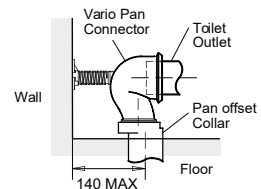

- Dual flush (4.5/3L).
- Water entry: Top left rear entry.
- P-trap set out height: 185mm.
- S-trap set out:
 - Standard: 90mm - 140mm (with vario pan connector 12503A-NA supplied).
 - Optional: 160mm - 280 mm (with long adjustable vario pan connector, 77837A-NA - not supplied).
- Rimless pan design.
- Vitreous china.
- Optional Slim or Elite seat.

Technical Details

Vario pan connector S-trap installation

Maximum set out

*Note: Set outs between 160-280mm are achievable with the Long Adjustable Vario Connector 77837A-NA (not supplied).

Installation Notes:

- Water supply pressure range: 137 kPa - 500 kPa.
- Can be installed as a P-trap using a straight connector (not supplied) or as an S-trap using the Vario connector (supplied) along with the 20mm offset pan collar (supplied).
- Top left rear entry water supply hose is supplied.