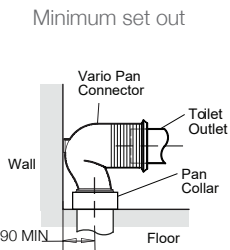

- Dual flush (4.5/3L).
- Water entry: Top left rear entry.
- P-trap set out height: 185mm.
- S-trap set out:
 - Standard: 90mm - 140mm (with vario pan connector 12503A-NA supplied).
 - Optional: 160mm - 280 mm (with long adjustable vario pan connector, 77837A-NA - not supplied).
- Rimless pan design.
- Vitreous china.
- Optional Slim or Elite seat.

Technical Details

Vario pan connector S-trap installation

Maximum set out

*Note: Set outs between 160-280mm are achievable with the Long Adjustable Vario Connector 77837A-NA (not supplied).

Installation Notes:

- Water supply pressure range: 137 kPa - 500 kPa.
- Can be installed as a P-trap using a straight connector (not supplied) or as an S-trap using the Vario connector (supplied) along with the 20mm offset pan collar (supplied).
- Top left rear entry water supply hose is supplied.