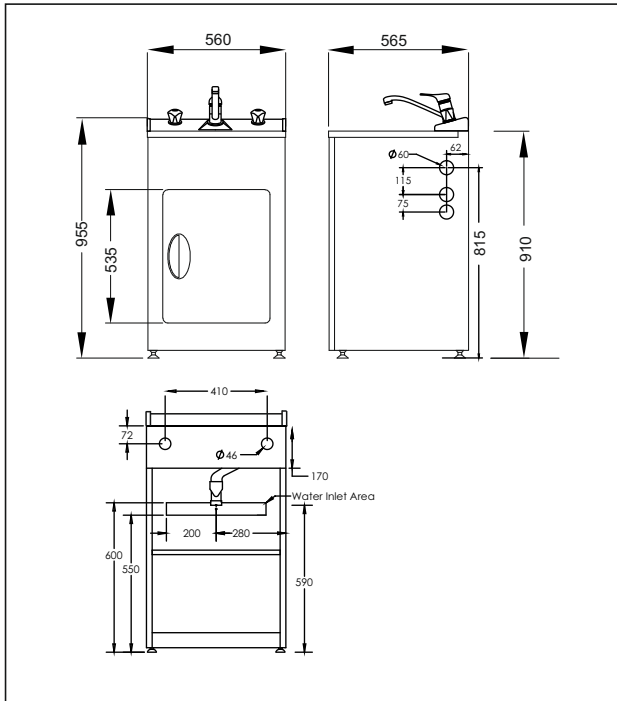

Aquatica Laundry Tubs

Laundra 560 Centro

aquatica

Code: LAUNDRA560 CENTRO Stainless Steel top with Sink Mixer

- Robust long-life powder-coated galvanized steel cabinet
- Pressed seamless laundry tub with anti-drip lip
- 5 year warranty on all pressure mixer and Laundry Cabinet
- 20 year warranty on stainless steel bowl and ceramic Cartridge
- Recessed door handle
- Reversible door
- Door storage basket
- Magnetic door catches
- Metal waste with lint strainer
- Height easily adjustable via feet (approximately 15mm adjustment)
- Child safety lock
- Designer overflow capacity greater than 25 l/min
- Standard tap height approximately (≈) 165mm
- Waste outlet 590mm to 605mm from the ground depending on height adjustment on feet
- Melamine shelf
- **Area Allowed for Water Inlet Location:**
 - Maximum Height (from floor): 600mm
 - Minimum Height (from floor): 550mm
 - Recommended Height (from floor): 575mm
 - Maximum Width (from Centre line): ± 200 mm

Note: Inlets can be anywhere in this area provided they do not interfere with trap or waste line

KIWI OWNED COMPANY

NZ • DESIGNED
• ASSEMBLED
• TESTED

Suitable for low/unequal & mains pressure systems
Recommended Operational Pressure Range: 35 - 600 kPa
Maximum Operating Temp: 80°C Never to Exceed: 1000 kPa