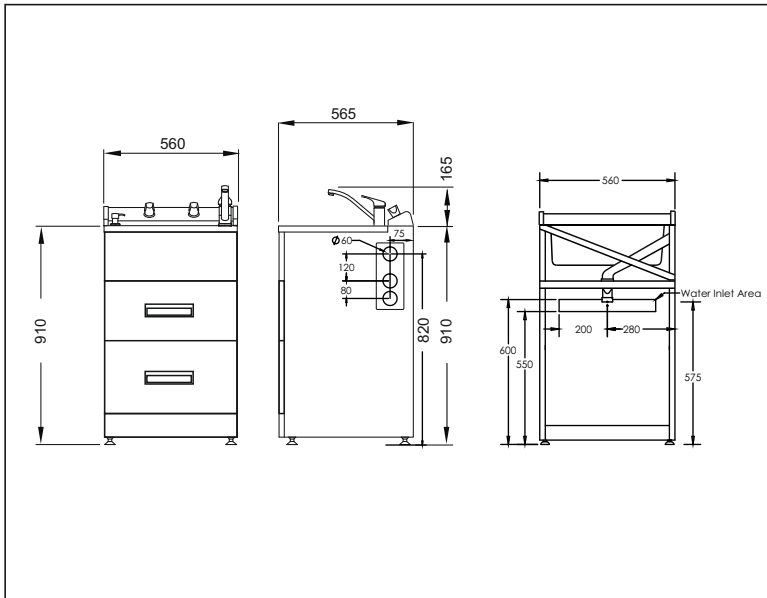

## Laundra560 Max

aquatica

**Code: LAUNDRA560 MAX**     Stainless Steel top with Sink Mixer

- Robust long-life powder-coated galvanised steel cabinet with rear diagonal brace
- Pressed seamless laundry tub with anti-drip lip
- 5 year warranty on all pressure mixer and Laundry tub cabinet
- Recessed metal door handle
- 2 Handy storage buckets included
- Full extension quality drawer runners to allow full access to storage buckets
- Metal waste with lint strainer
- 20 year warranty on stainless steel bowl and ceramic cartridge
- Height easily adjustable via feet (approximately 15mm adjustment)
- Designer overflow capacity greater than 25 l/min
- Standard tap height approximately (≈) 165mm
- Waste outlet 590mm to 605mm from the ground depending on height adjustment on feet
- Soap dispenser
- Washing machine taps mounted on console
- **Area Allowed for Water Inlet Location:**
  - Maximum Height (from floor): 600mm
  - Minimum Height (from floor): 550mm
  - Recommended Height (from floor): 575mm
  - Maximum Width (from Centre line): ± 200 mm