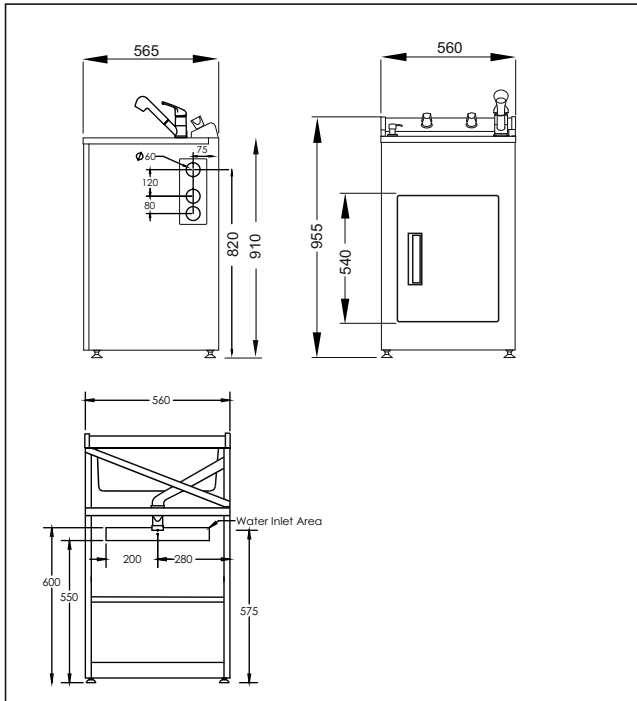

## Laundra 560 Plus

aquatica

**Code: LAUNDRA560 PLUS**      Stainless Steel top with Sink Mixer Pull-out Spray

- Robust long-life powder-coated galvanised steel cabinet
- Pressed seamless laundry tub with anti-drip lip
- 5 year warranty on all pressure mixer and Laundry Tub Cabinet
- Recessed door handle
- Reversible door with upgraded Inset
- Soap dispenser
- Door storage basket
- Magnetic door catches
- Metal waste with lint strainer
- 20 year warranty on stainless steel bowl and ceramic cartridge
- Height easily adjustable via feet (approximately 15mm adjustment)
- Child safety lock
- Designer overflow capacity greater than 25 l/min
- Standard tap height approximately (≈) 165mm
- Melamine shelf and floor
- Waste outlet 590mm to 605mm from the ground depending on height adjustment on feet
- **Area Allowed for Water Inlet Location:**
  - Maximum Height (from floor): 600mm
  - Minimum Height (from floor): 550mm
  - Recommended Height (from floor): 575mm
  - Maximum Width (from Centre line): ± 200 mm

**Note:** Inlets can be anywhere in this area provided they do not interfere with trap or waste line