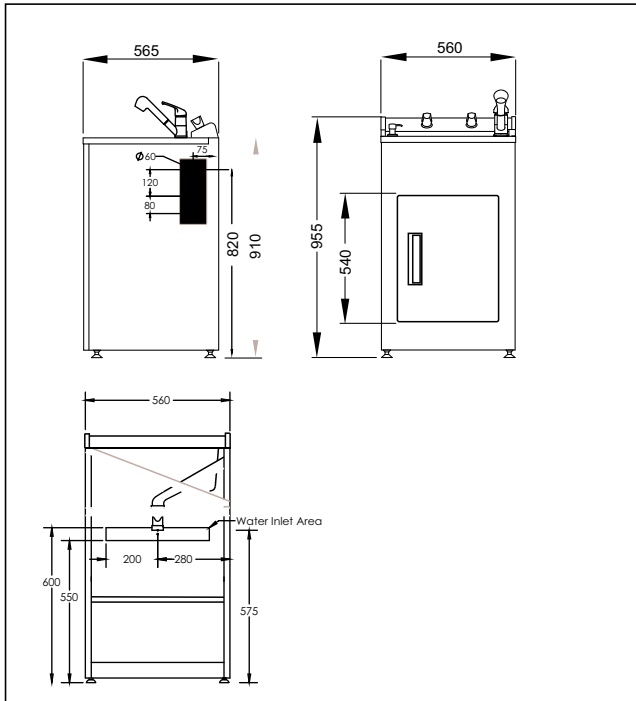

Aquatica Laundry Tubs

Laundra 560 Plus

Code: LAUNDRA560 PLUS Stainless Steel top with Sink Mixer Pull-out Spray

- Robust long-life powder-coated galvanised steel cabinet
- Pressed seamless laundry tub with anti-drip lip
- 5 year warranty on all pressure mixer and Laundry Tub Cabinet
- Recessed door handle
- Reversible door with upgraded Inset
- Soap dispenser
- Door storage basket
- Magnetic door catches
- Metal waste with lint strainer
- 20 year warranty on stainless steel bowl and ceramic cartridge
- Height easily adjustable via feet (approximately 15mm adjustment)
- Child safety lock
- Designer overflow capacity greater than 25 l/min
- Standard tap height approximately (≈) 165mm
- Melamine shelf and floor
- Waste outlet 590mm to 605mm from the ground depending on height adjustment on feet
- **Area Allowed for Water Inlet Location:**
 - Maximum Height (from floor): 600mm
 - Minimum Height (from floor): 550mm
 - Recommended Height (from floor): 575mm
 - Maximum Width (from Centre line): ± 200 mm

Note: Inlets can be anywhere in this area provided they do not interfere with trap or waste line

Suitable for low/unequal & mains pressure systems

Recommended Operational Pressure Range: 35 - 600 kPa
Maximum Operating Temp: 80°C Never to Exceed: 1000 kPa