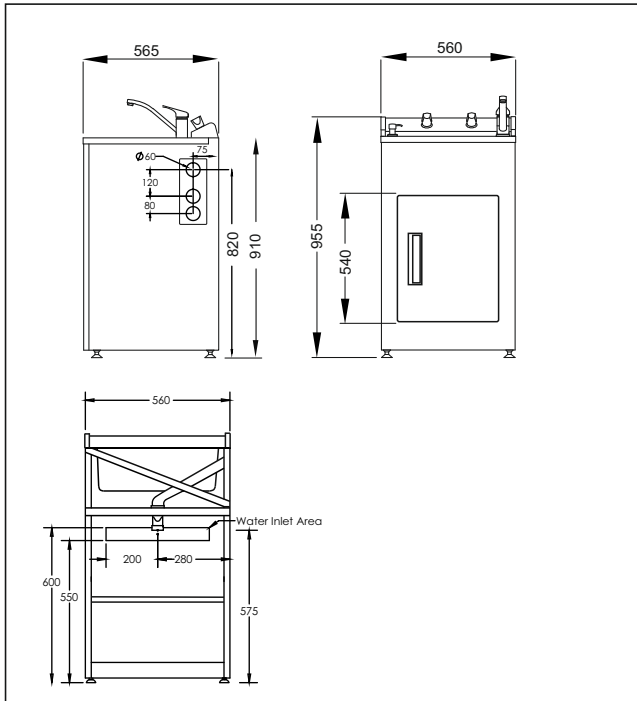

## Laundra 560 Tubbie

aquatica

**Code: LAUNDRA560 TUBBIE** Stainless Steel top with Sink Mixer

- Robust long-life powder-coated galvanised steel cabinet
- Pressed seamless laundry tub with anti-drip lip
- 5 year warranty on all pressure mixer and Laundry Tub Cabinet
- Recessed door handle
- Reversible door with upgraded Inset
- Soap dispenser
- Door storage basket
- Magnetic door catches
- Metal waste with lint strainer
- 20 year warranty on stainless steel bowl and ceramic cartridge
- Height easily adjustable via feet (approximately 15mm adjustment)
- Child safety lock
- Designer overflow capacity greater than 25 l/min
- Standard tap height approximately (≈) 165mm
- Melamine shelf and floor
- Waste outlet 590mm to 605mm from the ground depending on height adjustment on feet
- **Area Allowed for Water Inlet Location:**
  - Maximum Height (from floor): 600mm
  - Minimum Height (from floor): 550mm
  - Recommended Height (from floor): 575mm
  - Maximum Width (from Centre line): ± 200 mm

**Note:** Inlets can be anywhere in this area provided they do not interfere with trap or waste line