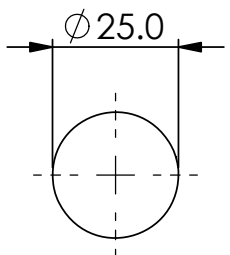

ASTRO II BATH SPOUT

- 255660 | Chrome
- 255667 | Matte Black
- 255661 | Brushed Nickel
- 255666 | Brushed Brass
- 255669 | Gun Metal

Mounting Hole