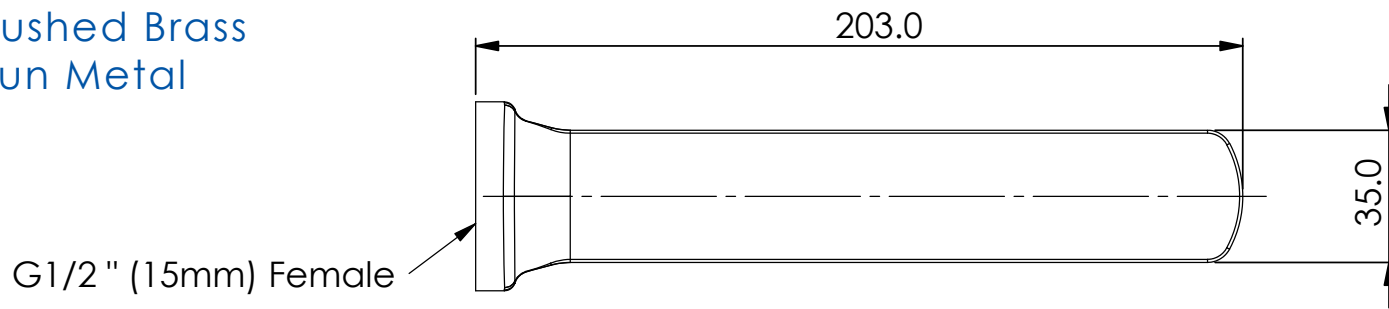

ASTRO II BATH SPOUT

- 255660 | Chrome
- 255667 | Matte Black
- 255661 | Brushed Nickel
- 255666 | Brushed Brass
- 255669 | Gun Metal

Mounting Hole