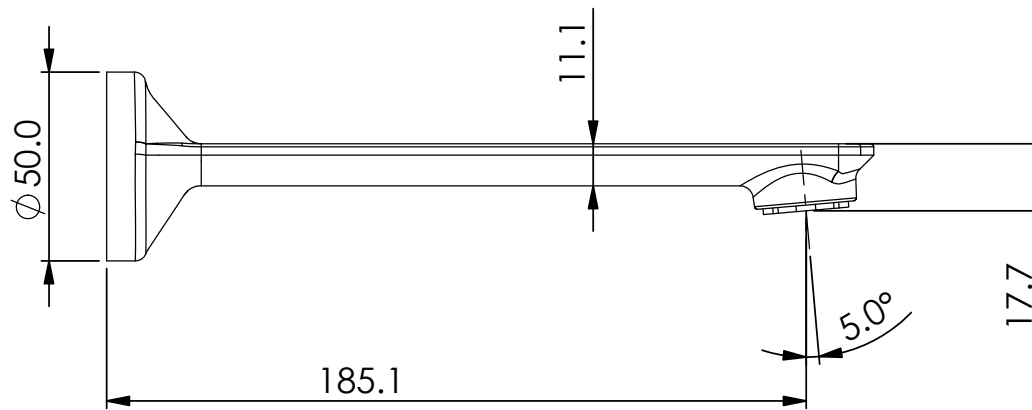

ASTRO II BATH SPOUT

- 255660 | Chrome
- 255667 | Matte Black
- 255661 | Brushed Nickel
- 255666 | Brushed Brass
- 255669 | Gun Metal

Mounting Hole