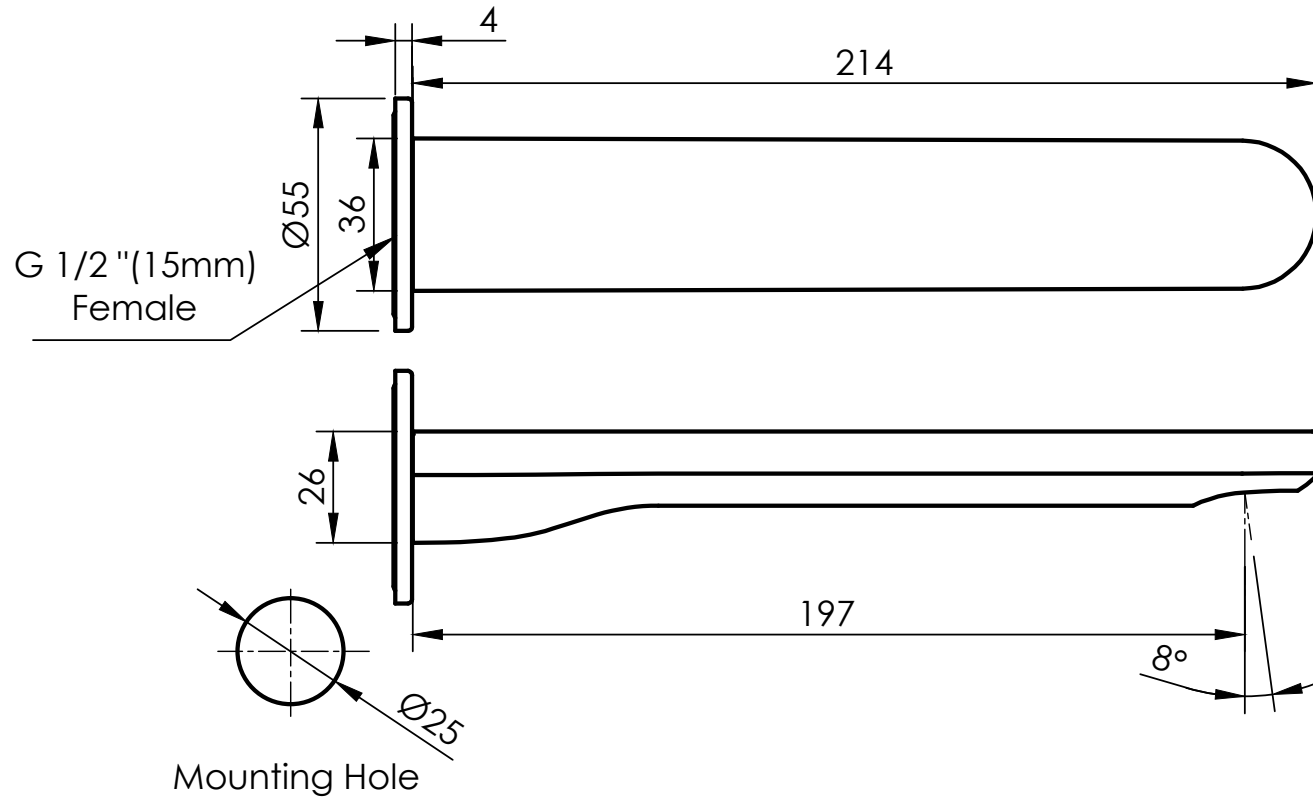

ELECTRA BATH SPOUT

19112000 | Chrome

19112001 | Brushed Nickel

19112007 | Matte Black

GREENS

where life meets water