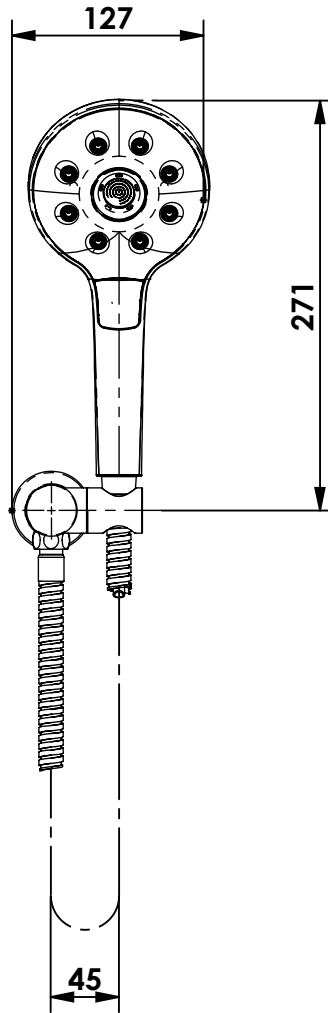

ELECTRA HAND SHOWER

9019110 | Chrome

9019111 | Brushed Nickel

9019117 | Matte Black

GREENS

where life meets water