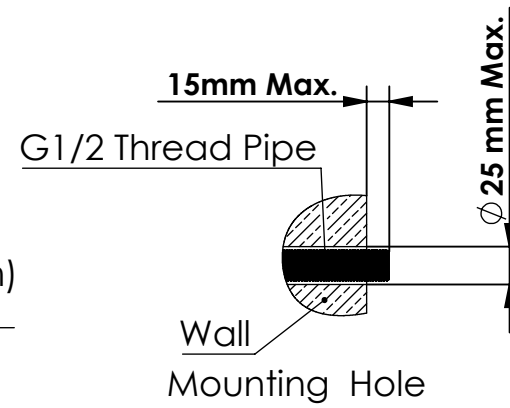

ELECTRA HAND SHOWER

9019110 | Chrome

9019111 | Brushed Nickel

9019117 | Matte Black

GREENS

where life meets water