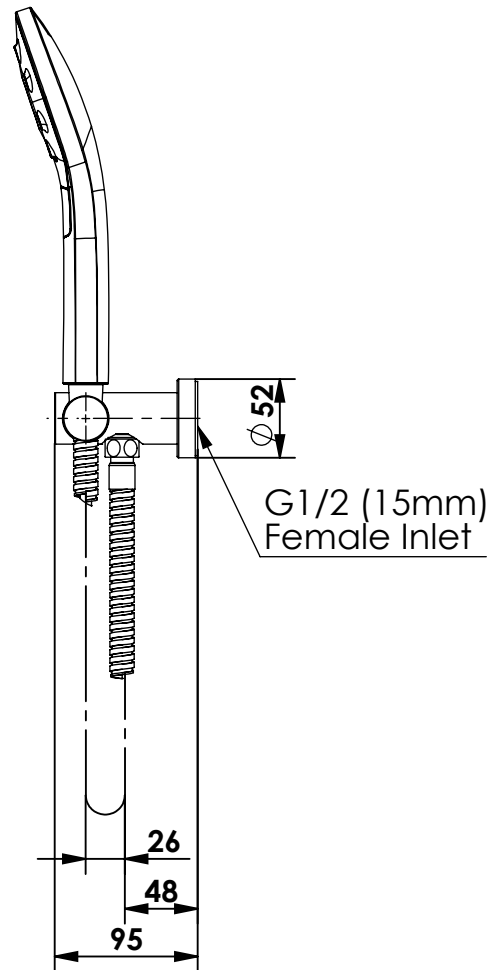

ELECTRA HAND SHOWER

9019110 | Chrome

9019111 | Brushed Nickel

9019117 | Matte Black

GREENS

where life meets water