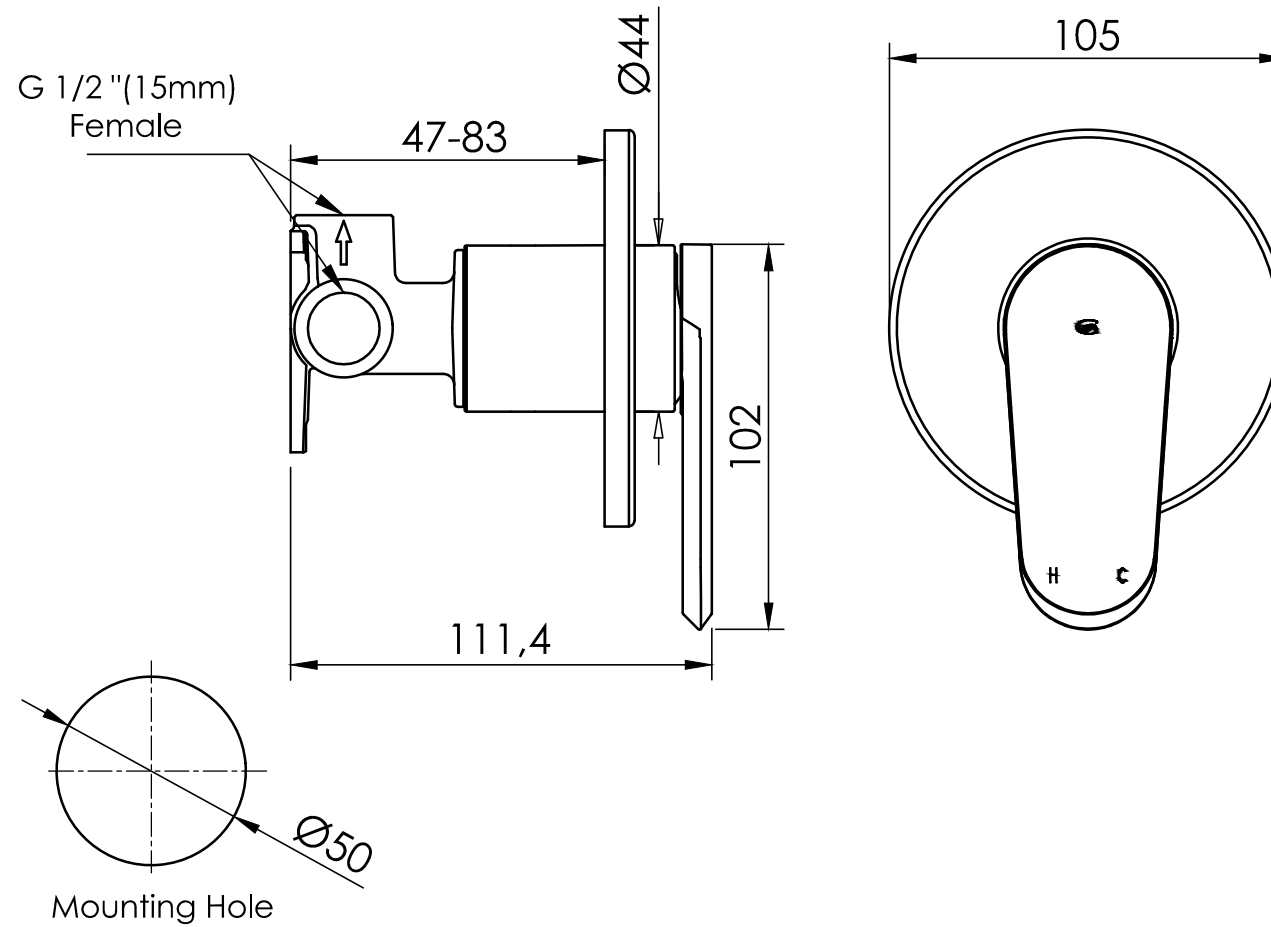

ELECTRA SHOWER MIXER

19113580 | Chrome

19113581 | Brushed Nickel

19113587 | Matte Black

GREENS

where life meets water