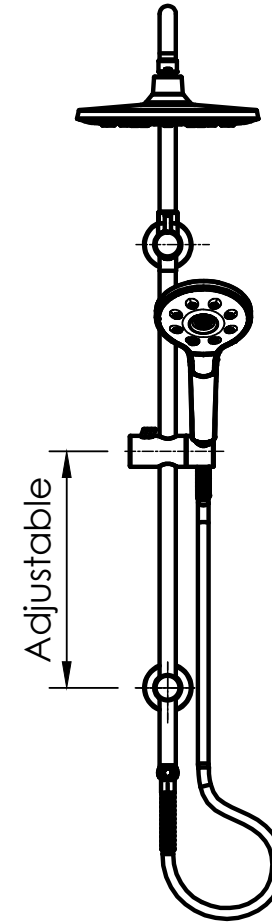

ELECTRA TWIN RAIL SHOWER

1911030 | Chrome

1911031 | Brushed Nickel

1911037 | Matte Black

GREENS

where life meets water