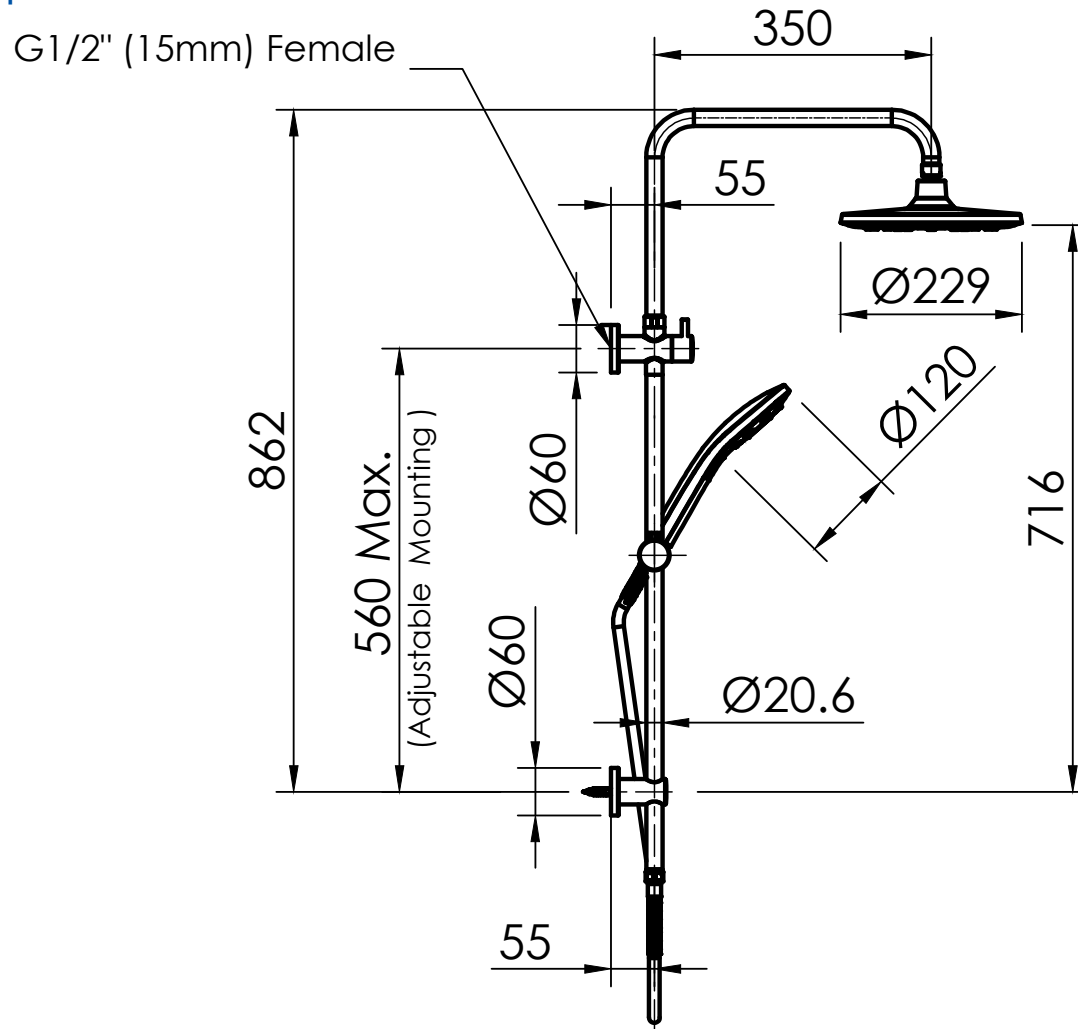

ELECTRA TWIN RAIL SHOWER

1911030 | Chrome

1911031 | Brushed Nickel

1911037 | Matte Black

GREENS

where life meets water