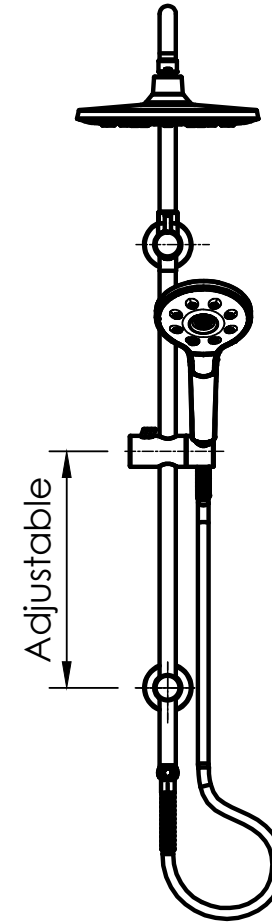

# ELECTRA TWIN RAIL SHOWER

1911030 | Chrome

1911031 | Brushed Nickel

1911037 | Matte Black

**GREENS**

where life meets water