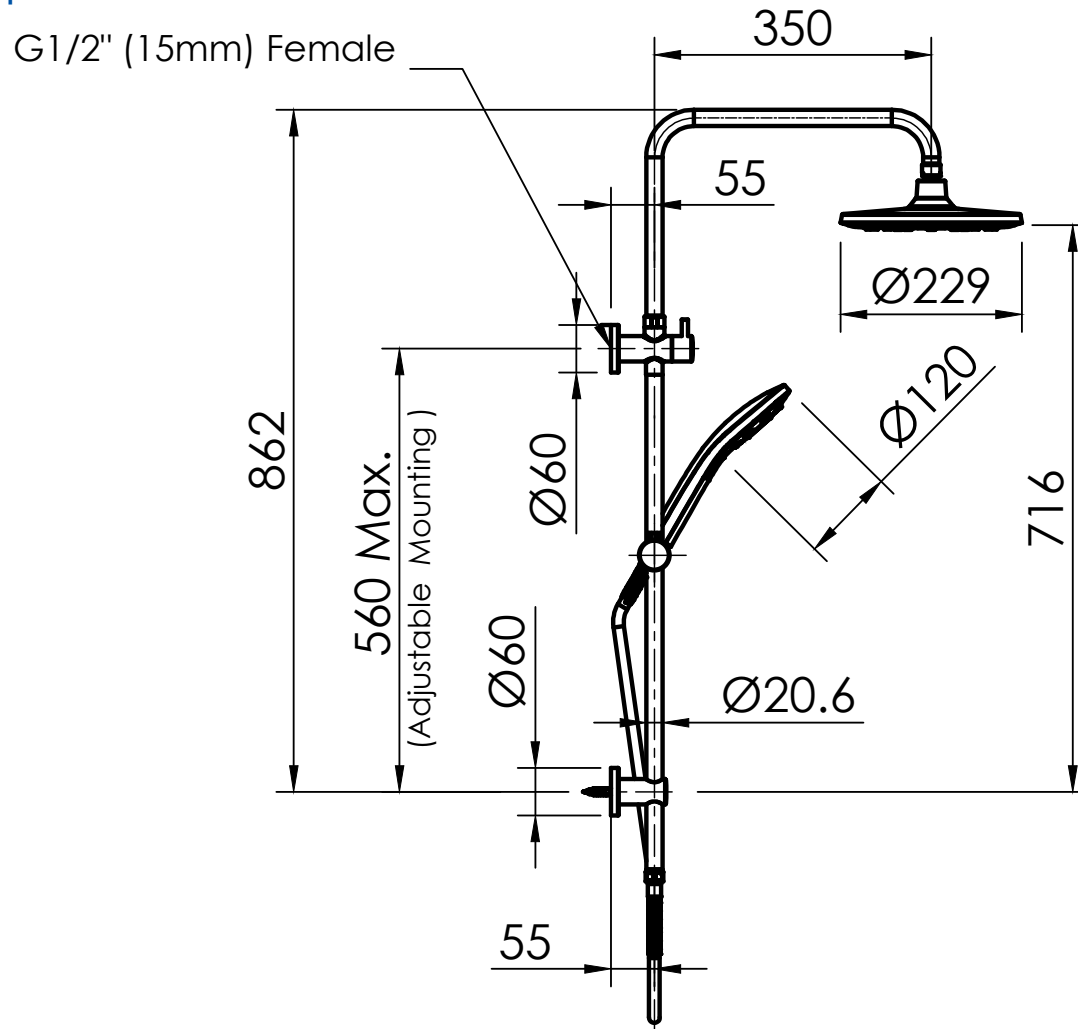

# ELECTRA TWIN RAIL SHOWER

1911030 | Chrome

1911031 | Brushed Nickel

1911037 | Matte Black

**GREENS**

where life meets water