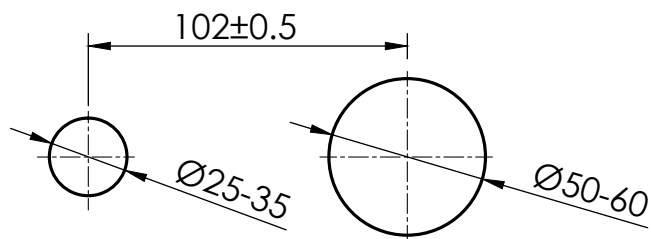

ELECTRA WALL BASIN MIXER

191103520 | Chrome

191103521 | Brushed Nickel

191103527 | Matte Black

Mounting Hole