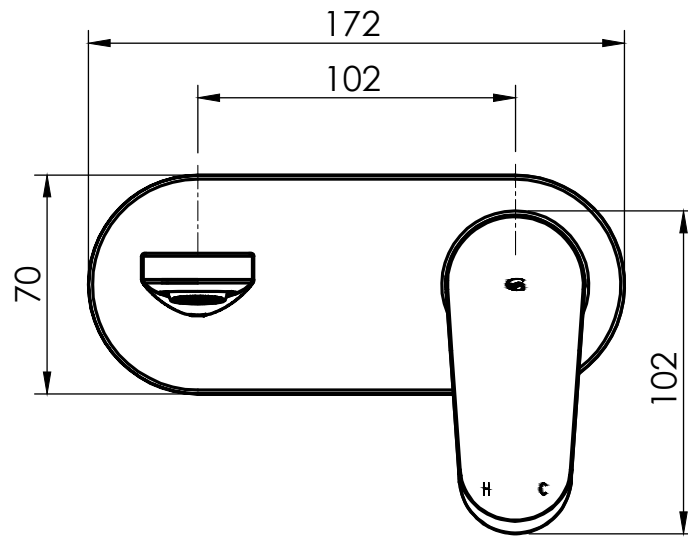

ELECTRA WALL BASIN MIXER

191103520 | Chrome

191103521 | Brushed Nickel

191103527 | Matte Black

Mounting Hole