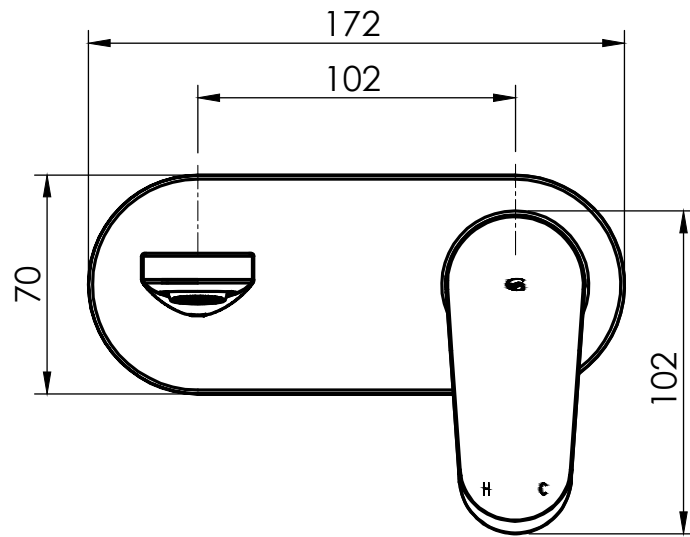

ELECTRA WALL BASIN MIXER

191103520 | Chrome

191103521 | Brushed Nickel

191103527 | Matte Black

Mounting Hole