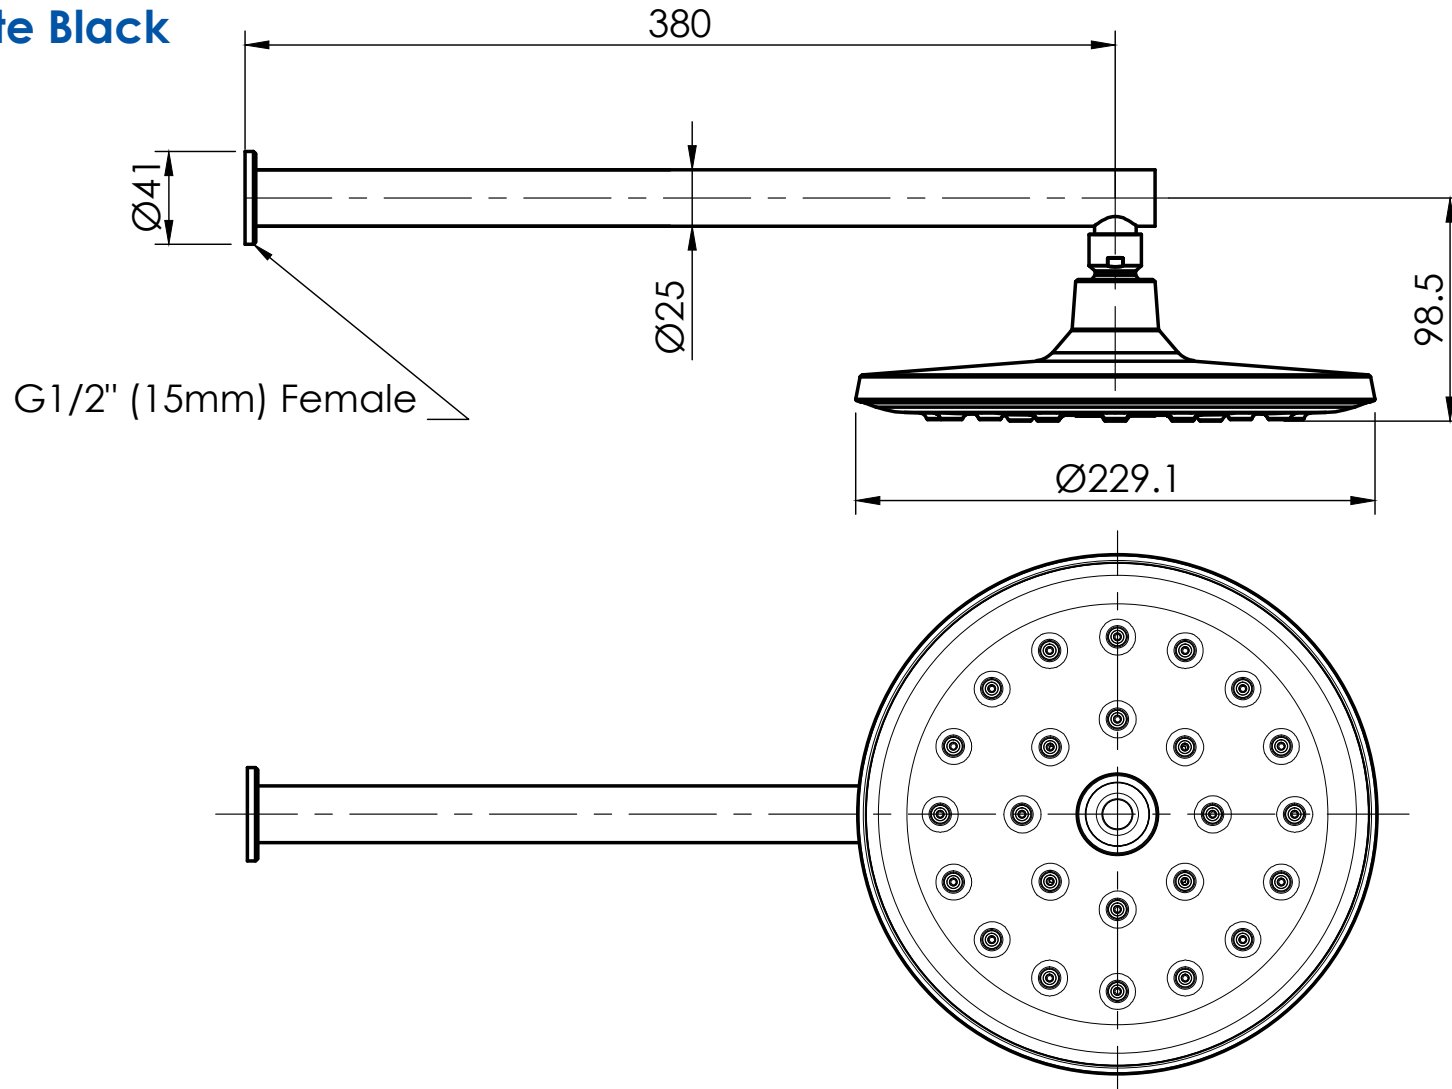

ELECTRA WALL SHOWER

1911010 | Chrome

1911011 | Brushed Nickel

1911017 | Matte Black

GREENS

where life meets water