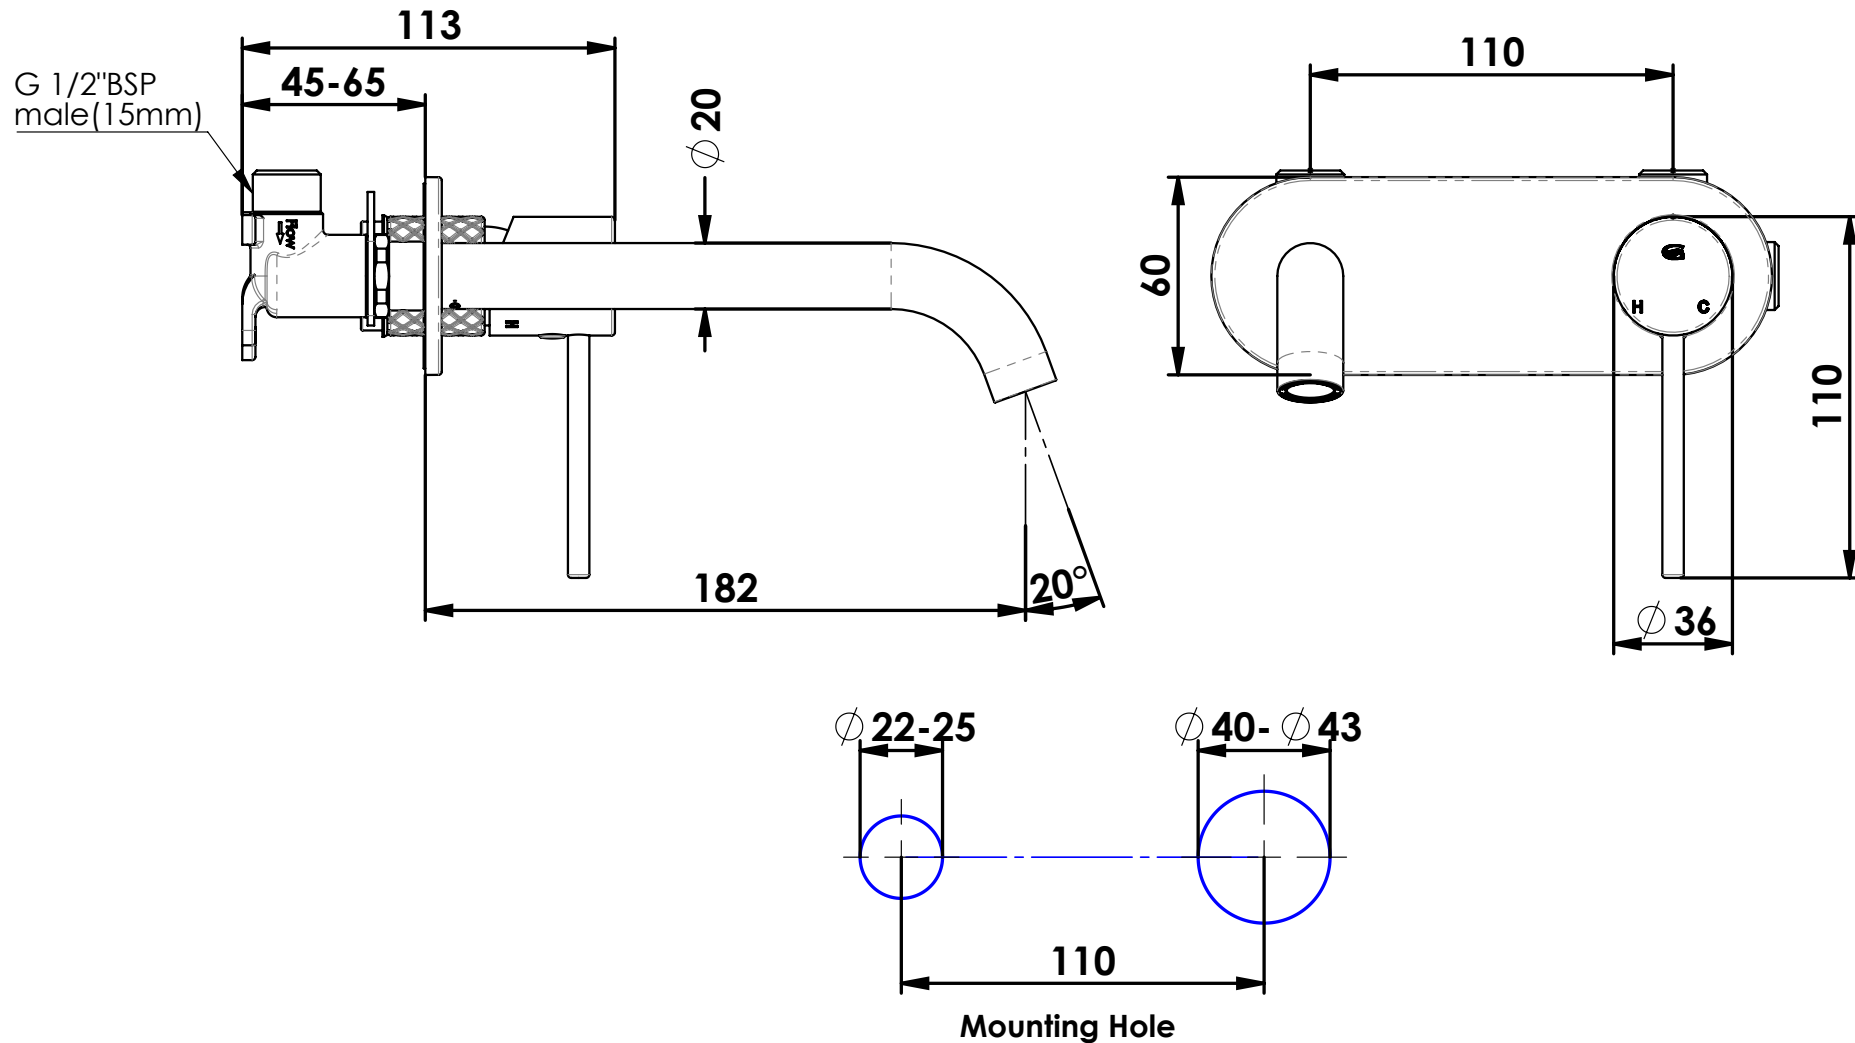

TEXTURA WALL BASIN MIXER w/ Faceplate

- 1830252160 | Brushed Brass
- 1830252170 | Matte Black
- 1830252180 | Matte Black/Brushed Brass
- 1830252130 | Brushed Stainless

NZ: 0800 655 455 | nzsales@greenstapware.com
AU: 1800 244 992 | aussales@greenstapware.com