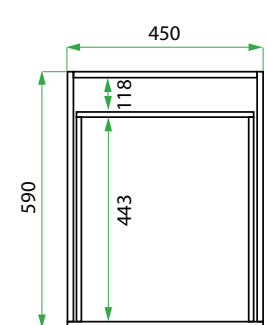

DESCRIPTION

Base Kit: 450, 2 Drawers

PRODUCT CODE

LKBSE45D2

Base Kit Dimensions

W 454 x H 920 x D 600 (mm)

Base Kit Components

- Modern Laundry Base Cabinet 450, 2 Drawers
- White Kordura Benchtop (matte)
- Petite Stainless Steel Sink with Basket Waste

Origin

New Zealand made cabinetry

Features

- 2 Drawers with soft-close
- Petite stainless steel sink undermounted to Kordura benchtop for easy care.

TECHNICAL DRAWINGS

Front

Side

Top Down

↑ Front

Top Drawer

Bottom Drawer

NOTES

*Additional Cost. Accessories not included. See our website for product prices. Drawing indicates the technical measurement only and is not a reflection of how the product will look. Sizes are nominal only. All drawings in millimeters. Drawings not to scale. November 2024.