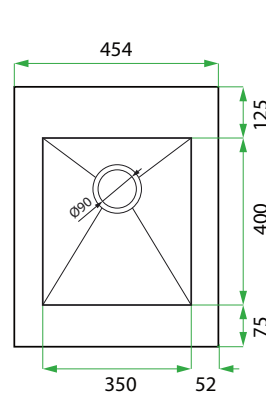

DESCRIPTION

Base Kit: 450, 2 Drawers

PRODUCT CODE

LKBSE45D2

Base Kit Dimensions

W 454 x H 920 x D 600 (mm)

Base Kit Components

- Modern Laundry Base Cabinet 450, 2 Drawers
- White Kordura Benchtop (matte)
- Petite Stainless Steel Sink with Basket Waste

↑ Front

Top Drawer

Bottom Drawer

NOTES

*Additional Cost. Accessories not included. See our website for product prices. Drawing indicates the technical measurement only and is not a reflection of how the product will look. Sizes are nominal only. All drawings in millimeters. Drawings not to scale. November 2024.