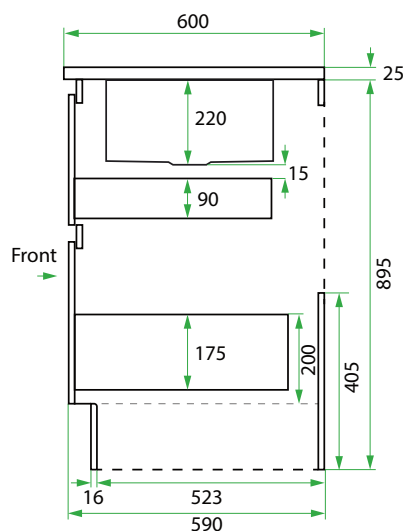

DESCRIPTION

Base Kit: 450, 2 Drawers

PRODUCT CODE

LKBSE45D2

Base Kit Dimensions

W 454 x H 920 x D 600 (mm)

Base Kit Components

- Modern Laundry Base Cabinet 450, 2 Drawers
- White Kordura Benchtop (matte)
- Petite Stainless Steel Sink with Basket Waste

Origin

New Zealand made cabinetry

Features

- 2 Drawers with soft-close
- Petite stainless steel sink undermounted to Kordura benchtop for easy care.

TECHNICAL DRAWINGS

Front

Side

Top Down

↑ Front

Top Drawer

Bottom Drawer

NOTES

*Additional Cost. Accessories not included. See our website for product prices. Drawing indicates the technical measurement only and is not a reflection of how the product will look. Sizes are nominal only. All drawings in millimeters. Drawings not to scale. November 2024.