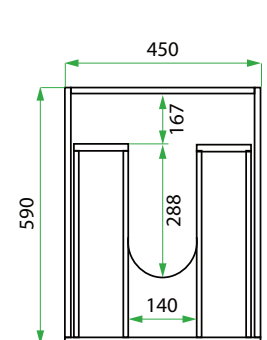

DESCRIPTION

Base Kit: 450, 2 Drawers

PRODUCT CODE

LKBSE45D2

Base Kit Dimensions

W 454 x H 920 x D 600 (mm)

Base Kit Components

- Modern Laundry Base Cabinet 450, 2 Drawers
- White Kordura Benchtop (matte)
- Petite Stainless Steel Sink with Basket Waste

↑ Front

Top Drawer

Bottom Drawer

NOTES

*Additional Cost. Accessories not included. See our website for product prices. Drawing indicates the technical measurement only and is not a reflection of how the product will look. Sizes are nominal only. All drawings in millimeters. Drawings not to scale. November 2024.