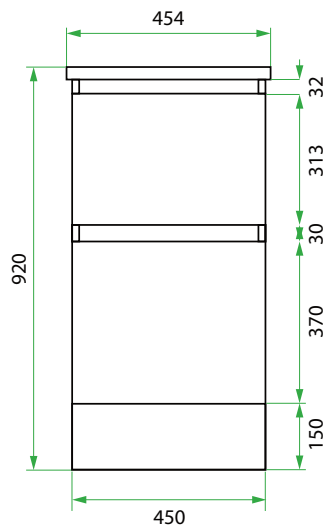

DESCRIPTION

Base Kit: 450, 2 Drawers

PRODUCT CODE

LKBSE45D2

Base Kit Dimensions

W 454 x H 920 x D 600 (mm)

Base Kit Components

- Modern Laundry Base Cabinet 450, 2 Drawers
- White Kordura Benchtop (matte)
- Petite Stainless Steel Sink with Basket Waste

Origin

New Zealand made cabinetry

Features

- 2 Drawers with soft-close
- Petite stainless steel sink undermounted to Kordura benchtop for easy care.

TECHNICAL DRAWINGS

Front

Side

Top Down

↑ Front

Top Drawer

Bottom Drawer

NOTES

*Additional Cost. Accessories not included. See our website for product prices. Drawing indicates the technical measurement only and is not a reflection of how the product will look. Sizes are nominal only. All drawings in millimeters. Drawings not to scale. November 2024.