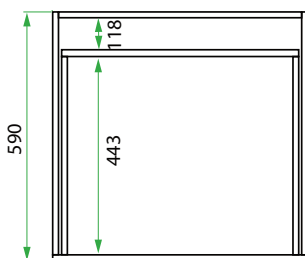

DESCRIPTION

Base Kit: 600, 1 Drawer

PRODUCT CODE

LKBSE60D

Base Kit Dimensions	W 604 x H 920 x D 600 (mm)
Base Kit Components	<ul style="list-style-type: none"> • Modern Laundry Base Cabinet 600, 1 Drawer • White Kordura Benchtop (matte) • Stainless Steel Sink with Basket Waste
Cabinet Finish	White Gloss, Custom Colour Paint (matte or gloss) Melamine or Timber Veneer
Handle	<p>Recessed Rail Matching or Aluminium* (Black or Silver): White Gloss or Melamine Only</p> <p>or</p> <p>45° Handle: Timber Veneer or Custom Colour Paint Only</p>
Origin	New Zealand made cabinetry
Features	<ul style="list-style-type: none"> • 1 Drawer with soft-close • Stainless steel sink undermounted to Kordura benchtop for easy care.

TECHNICAL DRAWINGS

Front

Side

Top Down

Drawer

NOTES

*Additional Cost. Accessories not included. See our website for product prices. Drawing indicates the technical measurement only and is not a reflection of how the product will look. Sizes are nominal only. All drawings in millimeters. Drawings not to scale. November 2024.