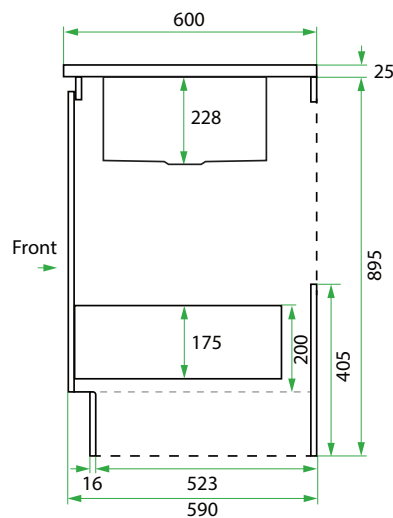

DESCRIPTION

Base Kit: 600, 1 Drawer

PRODUCT CODE

LKBSE60D

Base Kit Dimensions	W 604 x H 920 x D 600 (mm)
Base Kit Components	<ul style="list-style-type: none"> • Modern Laundry Base Cabinet 600, 1 Drawer • White Kordura Benchtop (matte) • Stainless Steel Sink with Basket Waste
Cabinet Finish	White Gloss, Custom Colour Paint (matte or gloss) Melamine or Timber Veneer
Handle	<p>Recessed Rail Matching or Aluminium* (Black or Silver): White Gloss or Melamine Only</p> <p>or</p> <p>45° Handle: Timber Veneer or Custom Colour Paint Only</p>
Origin	New Zealand made cabinetry
Features	<ul style="list-style-type: none"> • 1 Drawer with soft-close • Stainless steel sink undermounted to Kordura benchtop for easy care.

TECHNICAL DRAWINGS

Front

Side

Top Down

Drawer

NOTES

*Additional Cost. Accessories not included. See our website for product prices. Drawing indicates the technical measurement only and is not a reflection of how the product will look. Sizes are nominal only. All drawings in millimeters. Drawings not to scale. November 2024.