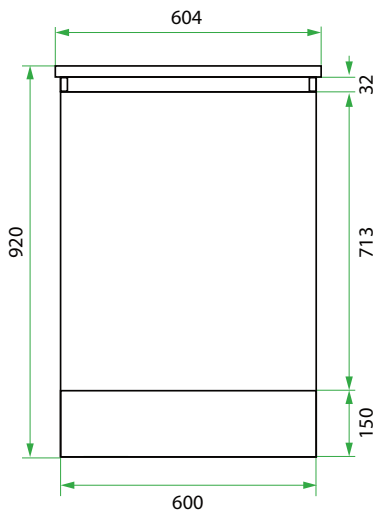

DESCRIPTION

Base Kit: 600, 1 Drawer

PRODUCT CODE

LKBSE60D

Base Kit Dimensions	W 604 x H 920 x D 600 (mm)
Base Kit Components	<ul style="list-style-type: none"> • Modern Laundry Base Cabinet 600, 1 Drawer • White Kordura Benchtop (matte) • Stainless Steel Sink with Basket Waste
Cabinet Finish	White Gloss, Custom Colour Paint (matte or gloss) Melamine or Timber Veneer
Handle	<p>Recessed Rail Matching or Aluminium* (Black or Silver): White Gloss or Melamine Only</p> <p>or</p> <p>45° Handle: Timber Veneer or Custom Colour Paint Only</p>
Origin	New Zealand made cabinetry
Features	<ul style="list-style-type: none"> • 1 Drawer with soft-close • Stainless steel sink undermounted to Kordura benchtop for easy care.

TECHNICAL DRAWINGS

Front

Side

Top Down

Drawer

NOTES

*Additional Cost. Accessories not included. See our website for product prices. Drawing indicates the technical measurement only and is not a reflection of how the product will look. Sizes are nominal only. All drawings in millimeters. Drawings not to scale. November 2024.