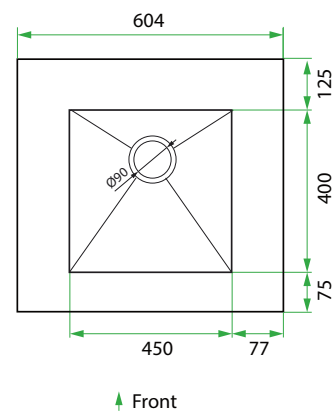

DESCRIPTION

Base Kit: 600, 1 Drawer

PRODUCT CODE

LKBSE60D

Base Kit Dimensions	W 604 x H 920 x D 600 (mm)
Base Kit Components	<ul style="list-style-type: none"> • Modern Laundry Base Cabinet 600, 1 Drawer • White Kordura Benchtop (matte) • Stainless Steel Sink with Basket Waste
Cabinet Finish	White Gloss, Custom Colour Paint (matte or gloss) Melamine or Timber Veneer
Handle	<p>Recessed Rail Matching or Aluminium* (Black or Silver): White Gloss or Melamine Only</p> <p>or</p> <p>45° Handle: Timber Veneer or Custom Colour Paint Only</p>
Origin	New Zealand made cabinetry
Features	<ul style="list-style-type: none"> • 1 Drawer with soft-close • Stainless steel sink undermounted to Kordura benchtop for easy care.

TECHNICAL DRAWINGS

Front

Side

Top Down

Drawer

NOTES

*Additional Cost. Accessories not included. See our website for product prices. Drawing indicates the technical measurement only and is not a reflection of how the product will look. Sizes are nominal only. All drawings in millimeters. Drawings not to scale. November 2024.