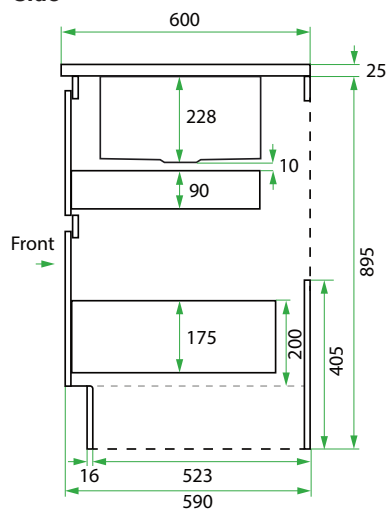

## DESCRIPTION

Base Kit: 600, 2 Drawers

## PRODUCT CODE

LKBSE60D2

<b>Base Kit Dimensions</b>	W 604 x H 920 x D 600 (mm)
<b>Base Kit Components</b>	<ul style="list-style-type: none"> <li>• Modern Laundry Base Cabinet 600, 2 Drawers</li> <li>• White Kordura Benchtop (matte)</li> <li>• Stainless Steel Sink with Basket Waste</li> </ul>
<b>Cabinet Finish</b>	White Gloss, Custom Colour Paint (matte or gloss) Melamine or Timber Veneer
<b>Handle</b>	<b>Recessed Rail Matching</b> or Aluminium* (Black or Silver): White Gloss or Melamine Only or <b>45° Handle:</b> Timber Veneer or Custom Colour Paint Only
<b>Origin</b>	New Zealand made cabinetry
<b>Features</b>	<ul style="list-style-type: none"> <li>• 2 Drawers with soft-close</li> <li>• Stainless steel sink undermounted to Kordura benchtop for easy care.</li> </ul>

## TECHNICAL DRAWINGS

Front

Side

Top Drawer

Top Down

Bottom Drawer

## NOTES

\*Additional Cost. Accessories not included. See our website for product prices. Drawing indicates the technical measurement only and is not a reflection of how the product will look. Sizes are nominal only. All drawings in millimeters. Drawings not to scale. November 2024.