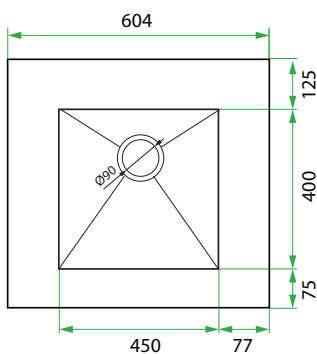

## PRODUCT CODE

LKBSE60D2

<b>Base Kit Dimensions</b>	W 604 x H 920 x D 600 (mm)
<b>Base Kit Components</b>	<ul style="list-style-type: none"> <li>• Modern Laundry Base Cabinet 600, 2 Drawers</li> <li>• White Kordura Benchtop (matte)</li> <li>• Stainless Steel Sink with Basket Waste</li> </ul>
<b>Cabinet Finish</b>	White Gloss, Custom Colour Paint (matte or gloss) Melamine or Timber Veneer
<b>Handle</b>	<b>Recessed Rail Matching</b> or Aluminium* (Black or Silver): White Gloss or Melamine Only or <b>45° Handle:</b> Timber Veneer or Custom Colour Paint Only
<b>Origin</b>	New Zealand made cabinetry
<b>Features</b>	<ul style="list-style-type: none"> <li>• 2 Drawers with soft-close</li> <li>• Stainless steel sink undermounted to Kordura benchtop for easy care.</li> </ul>

## TECHNICAL DRAWINGS

Front

Side

Top Drawer

Top Down

Bottom Drawer

## NOTES

\*Additional Cost. Accessories not included. See our website for product prices. Drawing indicates the technical measurement only and is not a reflection of how the product will look. Sizes are nominal only. All drawings in millimeters. Drawings not to scale. November 2024.