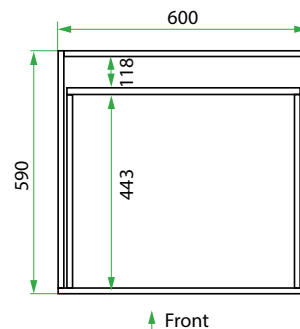

## PRODUCT CODE

LKBSE60D2

<b>Base Kit Dimensions</b>	W 604 x H 920 x D 600 (mm)
<b>Base Kit Components</b>	<ul style="list-style-type: none"> <li>• Modern Laundry Base Cabinet 600, 2 Drawers</li> <li>• White Kordura Benchtop (matte)</li> <li>• Stainless Steel Sink with Basket Waste</li> </ul>
<b>Cabinet Finish</b>	White Gloss, Custom Colour Paint (matte or gloss) Melamine or Timber Veneer
<b>Handle</b>	<b>Recessed Rail Matching</b> or Aluminium* (Black or Silver): White Gloss or Melamine Only or <b>45° Handle:</b> Timber Veneer or Custom Colour Paint Only
<b>Origin</b>	New Zealand made cabinetry
<b>Features</b>	<ul style="list-style-type: none"> <li>• 2 Drawers with soft-close</li> <li>• Stainless steel sink undermounted to Kordura benchtop for easy care.</li> </ul>

## TECHNICAL DRAWINGS

Front

Side

Top Drawer

Top Down

Bottom Drawer

## NOTES

\*Additional Cost. Accessories not included. See our website for product prices. Drawing indicates the technical measurement only and is not a reflection of how the product will look. Sizes are nominal only. All drawings in millimeters. Drawings not to scale. November 2024.