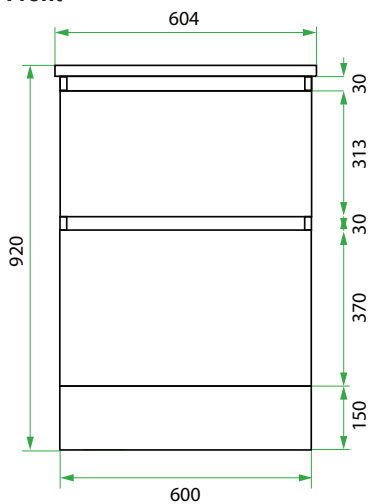

## PRODUCT CODE

LKBSE60D2

<b>Base Kit Dimensions</b>	W 604 x H 920 x D 600 (mm)
<b>Base Kit Components</b>	<ul style="list-style-type: none"> <li>• Modern Laundry Base Cabinet 600, 2 Drawers</li> <li>• White Kordura Benchtop (matte)</li> <li>• Stainless Steel Sink with Basket Waste</li> </ul>
<b>Cabinet Finish</b>	White Gloss, Custom Colour Paint (matte or gloss) Melamine or Timber Veneer
<b>Handle</b>	<b>Recessed Rail Matching</b> or Aluminium* (Black or Silver): White Gloss or Melamine Only or <b>45° Handle:</b> Timber Veneer or Custom Colour Paint Only
<b>Origin</b>	New Zealand made cabinetry
<b>Features</b>	<ul style="list-style-type: none"> <li>• 2 Drawers with soft-close</li> <li>• Stainless steel sink undermounted to Kordura benchtop for easy care.</li> </ul>

## TECHNICAL DRAWINGS

Front

Side

Top Drawer

Top Down

Bottom Drawer

## NOTES

\*Additional Cost. Accessories not included. See our website for product prices. Drawing indicates the technical measurement only and is not a reflection of how the product will look. Sizes are nominal only. All drawings in millimeters. Drawings not to scale. November 2024.