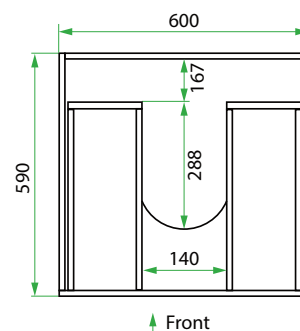

## PRODUCT CODE

LKBSE60D2

<b>Base Kit Dimensions</b>	W 604 x H 920 x D 600 (mm)
<b>Base Kit Components</b>	<ul style="list-style-type: none"> <li>• Modern Laundry Base Cabinet 600, 2 Drawers</li> <li>• White Kordura Benchtop (matte)</li> <li>• Stainless Steel Sink with Basket Waste</li> </ul>
<b>Cabinet Finish</b>	White Gloss, Custom Colour Paint (matte or gloss) Melamine or Timber Veneer
<b>Handle</b>	<b>Recessed Rail Matching</b> or Aluminium* (Black or Silver): White Gloss or Melamine Only or <b>45° Handle:</b> Timber Veneer or Custom Colour Paint Only
<b>Origin</b>	New Zealand made cabinetry
<b>Features</b>	<ul style="list-style-type: none"> <li>• 2 Drawers with soft-close</li> <li>• Stainless steel sink undermounted to Kordura benchtop for easy care.</li> </ul>

## TECHNICAL DRAWINGS

Front

Side

Top Drawer

Top Down

Bottom Drawer

## NOTES

\*Additional Cost. Accessories not included. See our website for product prices. Drawing indicates the technical measurement only and is not a reflection of how the product will look. Sizes are nominal only. All drawings in millimeters. Drawings not to scale. November 2024.