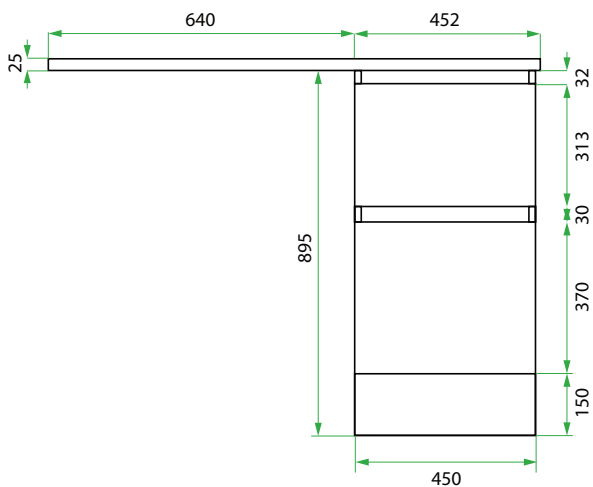

## PRODUCT CODE

LKSTAR45D2L

**Starter Kit Dimensions** W 1092 x H 920 x D 600 (mm)

**Starter Kit Components**

- Modern Laundry Base Cabinet 450, 2 Drawers
- White Kordura Benchtop (matte) Overhang Left
- Petite Stainless Steel Sink with Basket Waste
- Support Bracket for Overhang

## TECHNICAL DRAWINGS

Front

Top Down

Bottom Drawer

Top Drawer

Side View