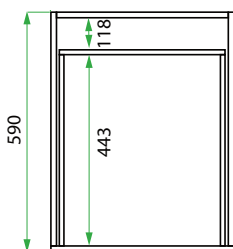

## PRODUCT CODE

LKSTAR45D2L

**Starter Kit Dimensions** W 1092 x H 920 x D 600 (mm)

**Starter Kit Components**

- Modern Laundry Base Cabinet 450, 2 Drawers
- White Kordura Benchtop (matte) Overhang Left
- Petite Stainless Steel Sink with Basket Waste
- Support Bracket for Overhang

## TECHNICAL DRAWINGS

Front

Top Down

Bottom Drawer

Top Drawer

Side View

## NOTES

\*Additional Cost. Accessories not included. See our website for product prices. Drawing indicates the technical measurement only and is not a reflection of how the product will look. Sizes are nominal only. All drawings in millimeters. Drawings not to scale. October 2024.