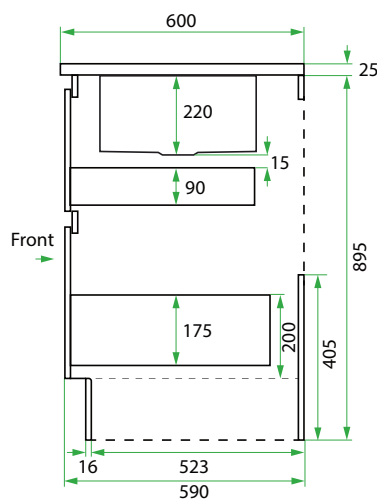

## PRODUCT CODE

LKSTAR45D2L

**Starter Kit Dimensions** W 1092 x H 920 x D 600 (mm)

**Starter Kit Components**

- Modern Laundry Base Cabinet 450, 2 Drawers
- White Kordura Benchtop (matte) Overhang Left
- Petite Stainless Steel Sink with Basket Waste
- Support Bracket for Overhang

## TECHNICAL DRAWINGS

Front

Top Down

Bottom Drawer

Top Drawer

Side View

## NOTES

\*Additional Cost. Accessories not included. See our website for product prices. Drawing indicates the technical measurement only and is not a reflection of how the product will look. Sizes are nominal only. All drawings in millimeters. Drawings not to scale. October 2024.