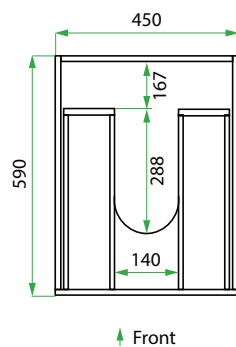

## PRODUCT CODE

LKSTAR45D2L

**Starter Kit Dimensions** W 1092 x H 920 x D 600 (mm)

**Starter Kit Components**

- Modern Laundry Base Cabinet 450, 2 Drawers
- White Kordura Benchtop (matte) Overhang Left
- Petite Stainless Steel Sink with Basket Waste
- Support Bracket for Overhang

## TECHNICAL DRAWINGS

Front

Top Down

Bottom Drawer

Top Drawer

Side View

## NOTES

\*Additional Cost. Accessories not included. See our website for product prices. Drawing indicates the technical measurement only and is not a reflection of how the product will look. Sizes are nominal only. All drawings in millimeters. Drawings not to scale. October 2024.