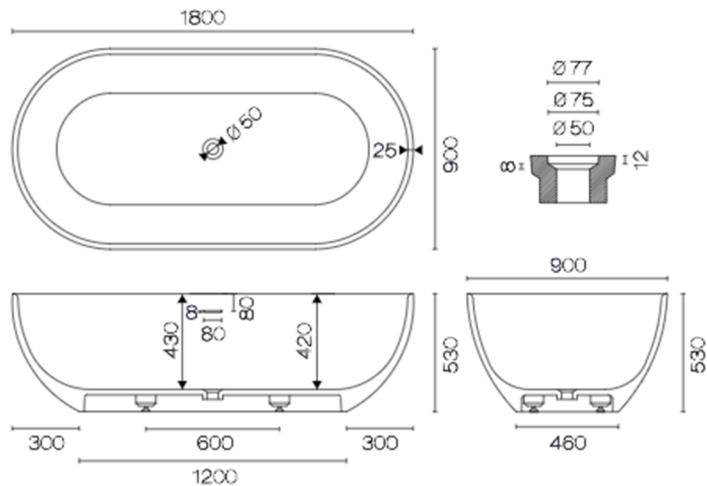

Lavage Baths

Lavage Belle 1500 Solid Surface Freestanding Bath

LA6526

Lavage Belle 1800 Solid Surface Freestanding Bath

LA6527