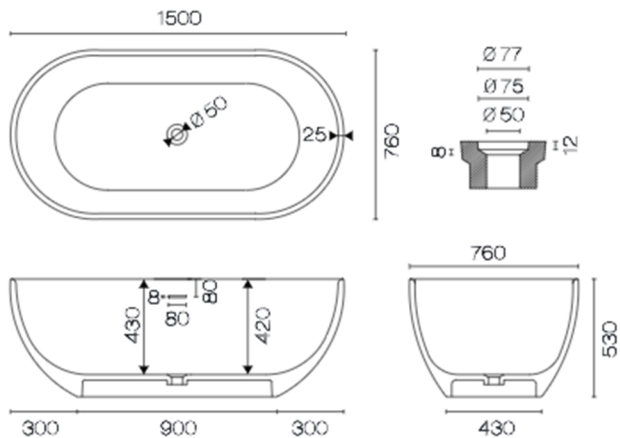

Lavage Baths

Lavage Belle 1500 Solid Surface Freestanding Bath

LA6526

Lavage Belle 1800 Solid Surface Freestanding Bath

LA6527