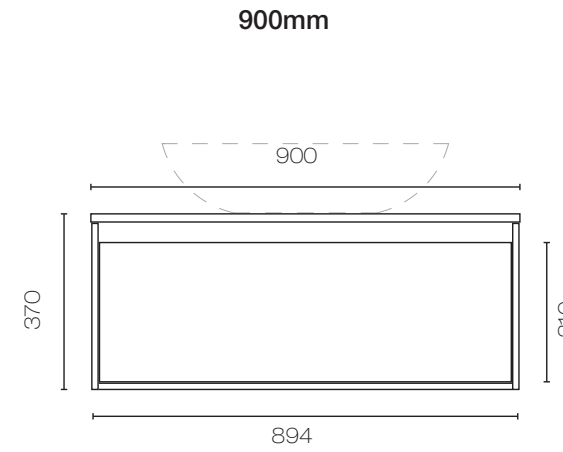

## Lavage Duo Vanities - Single Height Drawers

- Suits 1 centre vessel basin

**Lavage Duo 750 1 Drawer Vanity**  
LAVO75S • 750W x 460D x 370H

- Suits 1 centre vessel basin

**Lavage Duo 900 1 Drawer Vanity**  
LAVO90S • 900W x 460D x 370H

- Suits 1 or 2 vessel basins (specify placement when ordering)

**Lavage Duo 1200 1 Drawer Vanity**  
LAVO120S • 1200W x 460D x 370H

### Side View

**NOTE:**  
Specify basin placement when ordering