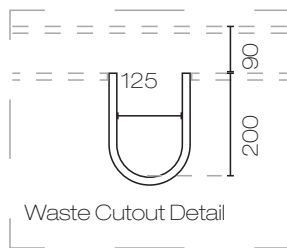

Side View

NOTE:
Specify basin placement when ordering

Installers Note

Lavage Uno basins are supplied with no taphole however taphole can be drilled onsite with drill bit supplied.