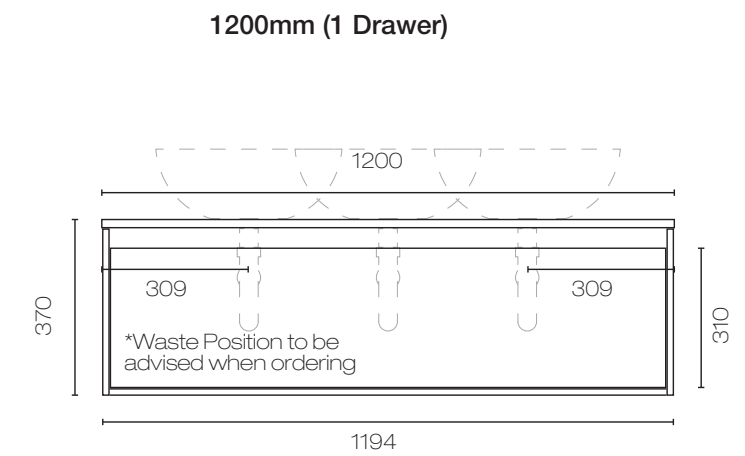

Side View

NOTE:
Specify basin placement when ordering

Installers Note

Lavage Uno basins are supplied with no taphole however taphole can be drilled onsite with drill bit supplied.