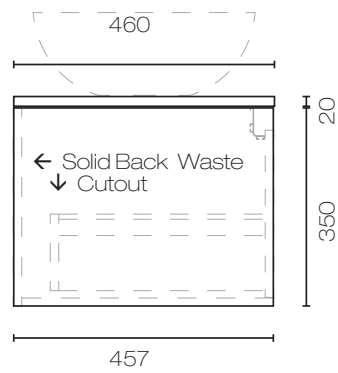

## Lavage Duo Vanities - Single Height Drawers

- Suits 1 centre vessel basin

**Lavage Duo 750 1 Drawer Vanity**  
LAVO75S • 750W x 460D x 370H

- Suits 1 centre vessel basin

**Lavage Duo 900 1 Drawer Vanity**  
LAVO90S • 900W x 460D x 370H

- Suits 1 or 2 vessel basins (specify placement when ordering)

**Lavage Duo 1200 1 Drawer Vanity**  
LAVO120S • 1200W x 460D x 370H

### Side View

**NOTE:**  
Specify basin placement when ordering