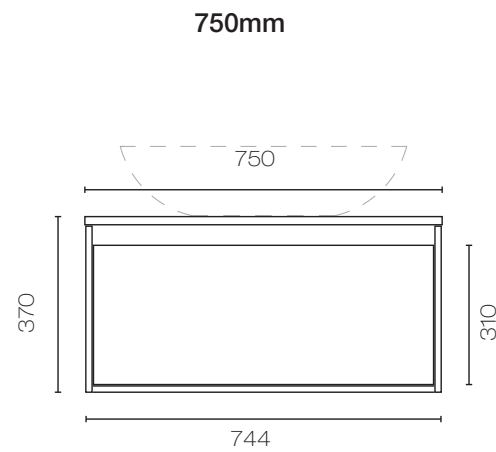

## Lavage Duo Vanities - Single Height Drawers

- Suits 1 centre vessel basin

**Lavage Duo 750 1 Drawer Vanity**  
LAVO75S • 750W x 460D x 370H

- Suits 1 centre vessel basin

**Lavage Duo 900 1 Drawer Vanity**  
LAVO90S • 900W x 460D x 370H

- Suits 1 or 2 vessel basins (specify placement when ordering)

**Lavage Duo 1200 1 Drawer Vanity**  
LAVO120S • 1200W x 460D x 370H

### Side View

**NOTE:**  
Specify basin placement when ordering