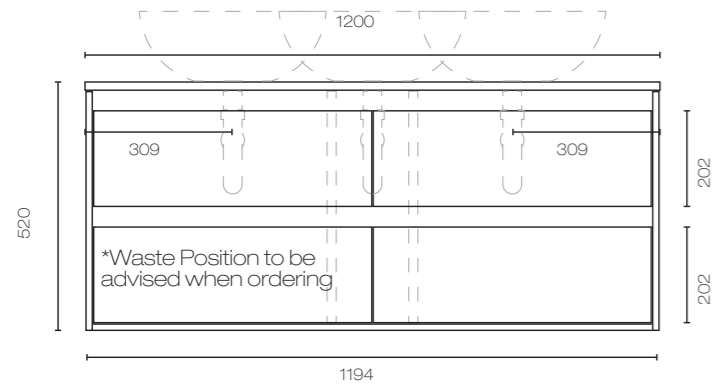

## Lavage Duo Vanities - Double Height Drawers

- Suits 1 or 2 vessel basins (specify placement when ordering)

### Lavage Duo 1200 4 Drawer Vanity LAVO120WD

- 1200W x 460D x 520H

1200mm (4 Drawer)

- Suits 1 or 2 vessel basins (specify placement when ordering)

### Lavage Duo 1500 4 Drawer Vanity LAVO150WD

- 1500W x 460D x 520H

1500mm

**NOTE:**  
Specify basin placement when ordering