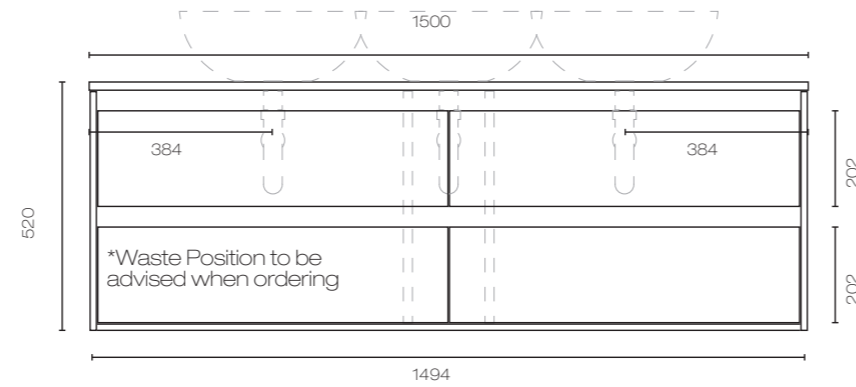

## Lavage Duo Vanities - Double Height Drawers

- Suits 1 or 2 vessel basins (specify placement when ordering)

### Lavage Duo 1200 4 Drawer Vanity LAVO120WD

- 1200W x 460D x 520H

1200mm (4 Drawer)

- Suits 1 or 2 vessel basins (specify placement when ordering)

### Lavage Duo 1500 4 Drawer Vanity LAVO150WD

- 1500W x 460D x 520H

1500mm

**NOTE:**  
Specify basin placement when ordering

#### Installers Note

Lavage Uno basins are supplied with no taphole however taphole can be drilled onsite with drill bit supplied.