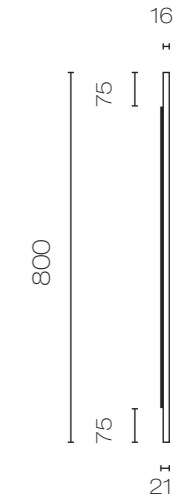

SPECIFICATIONS

Lavage Mirrors

Lavage 400 Wall Mirror
LAV400MP

Lavage 600 Wall Mirror
LAV600MP

Lavage 750 Wall Mirror
LAV750MP

Lavage 900 Wall Mirror
LAV900MP

Lavage 1200 Wall Mirror
LAV1200MP

 Fixing Brackets
 Fixing Area (dependant on hanging orientation)