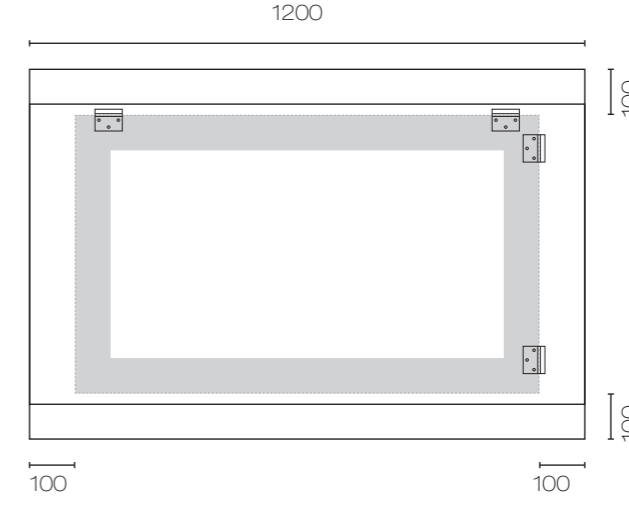

SPECIFICATIONS

Lavage Mirrors

Lavage 400 Wall Mirror
LAV400MP

Lavage 600 Wall Mirror
LAV600MP

Lavage 750 Wall Mirror
LAV750MP

Lavage 900 Wall Mirror
LAV900MP

Lavage 1200 Wall Mirror
LAV1200MP

 Fixing Brackets
 Fixing Area (dependant on hanging orientation)