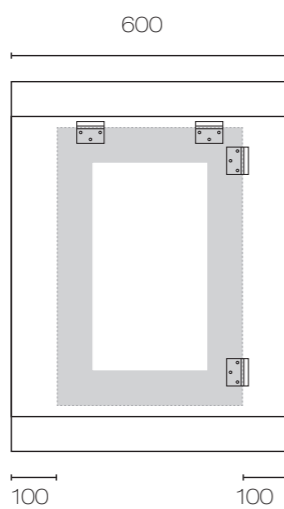

SPECIFICATIONS

Lavage Mirrors

Lavage 400 Wall Mirror
LAV400MP

Lavage 600 Wall Mirror
LAV600MP

Lavage 750 Wall Mirror
LAV750MP

Lavage 900 Wall Mirror
LAV900MP

Lavage 1200 Wall Mirror
LAV1200MP

 Fixing Brackets
 Fixing Area (dependant on hanging orientation)