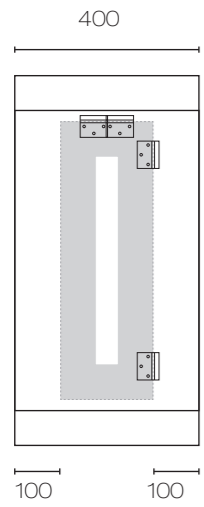

SPECIFICATIONS

Lavage Mirrors

Lavage 400 Wall Mirror
LAV400MP

Lavage 600 Wall Mirror
LAV600MP

Lavage 750 Wall Mirror
LAV750MP

Lavage 900 Wall Mirror
LAV900MP

Lavage 1200 Wall Mirror
LAV1200MP

 Fixing Brackets
 Fixing Area (dependant on hanging orientation)