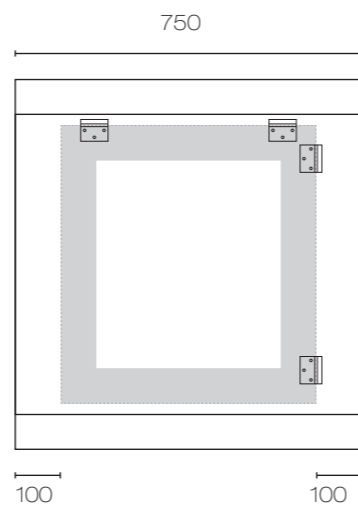

SPECIFICATIONS

Lavage Mirrors

Lavage 400 Wall Mirror
LAV400MP

Lavage 600 Wall Mirror
LAV600MP

Lavage 750 Wall Mirror
LAV750MP

Lavage 900 Wall Mirror
LAV900MP

Lavage 1200 Wall Mirror
LAV1200MP

 Fixing Brackets
 Fixing Area (dependant on hanging orientation)