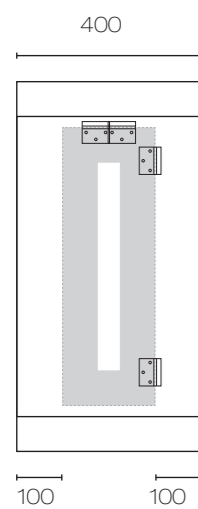

SPECIFICATIONS

Lavage Mirrors

Lavage 400 Wall Mirror
LAV400MP

Lavage 600 Wall Mirror
LAV600MP

Lavage 750 Wall Mirror
LAV750MP

Lavage 900 Wall Mirror
LAV900MP

Lavage 1200 Wall Mirror
LAV1200MP

 Fixing Brackets
 Fixing Area (dependant on hanging orientation)