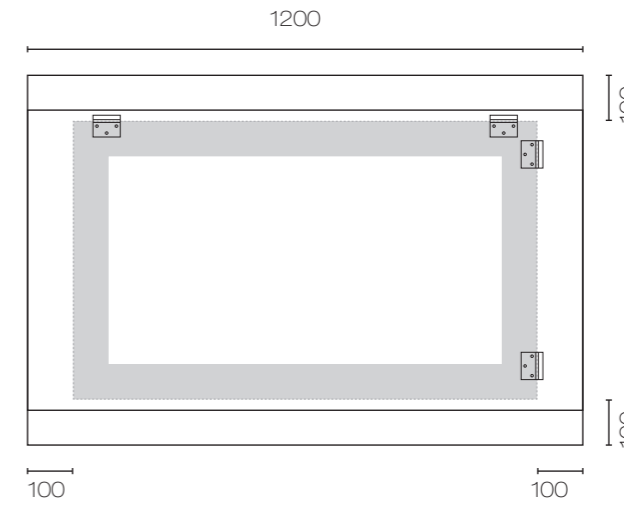

SPECIFICATIONS

Lavage Mirrors

Lavage 400 Wall Mirror
LAV400MP

Lavage 600 Wall Mirror
LAV600MP

Lavage 750 Wall Mirror
LAV750MP

Lavage 900 Wall Mirror
LAV900MP

Lavage 1200 Wall Mirror
LAV1200MP

 Fixing Brackets
 Fixing Area (dependant on hanging orientation)