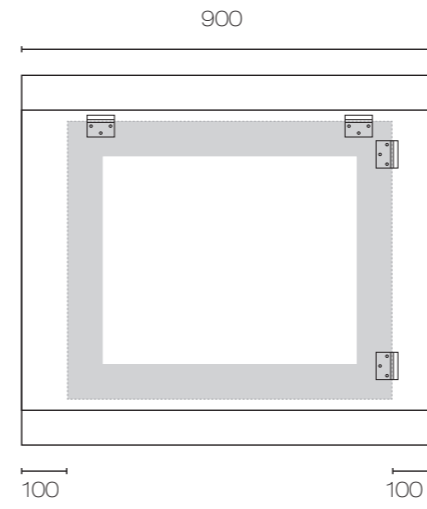

SPECIFICATIONS

Lavage Mirrors

Lavage 400 Wall Mirror
LAV400MP

Lavage 600 Wall Mirror
LAV600MP

Lavage 750 Wall Mirror
LAV750MP

Lavage 900 Wall Mirror
LAV900MP

Lavage 1200 Wall Mirror
LAV1200MP

 Fixing Brackets
 Fixing Area (dependant on hanging orientation)