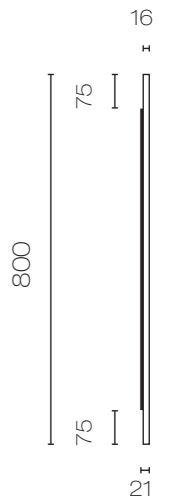

SPECIFICATIONS

Lavage Mirrors

Lavage 400 Wall Mirror
LAV400MP

Lavage 600 Wall Mirror
LAV600MP

Lavage 750 Wall Mirror
LAV750MP

Lavage 900 Wall Mirror
LAV900MP

Lavage 1200 Wall Mirror
LAV1200MP

 Fixing Brackets
 Fixing Area (dependant on hanging orientation)