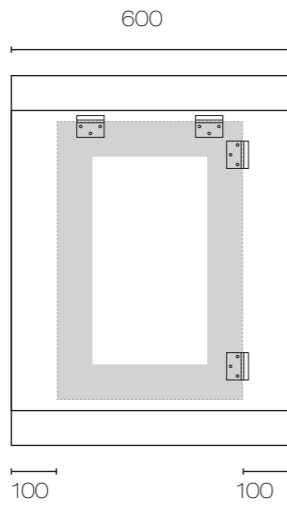

SPECIFICATIONS

Lavage Mirrors

Lavage 400 Wall Mirror
LAV400MP

Lavage 600 Wall Mirror
LAV600MP

Lavage 750 Wall Mirror
LAV750MP

Lavage 900 Wall Mirror
LAV900MP

Lavage 1200 Wall Mirror
LAV1200MP

 Fixing Brackets
 Fixing Area (dependant on hanging orientation)