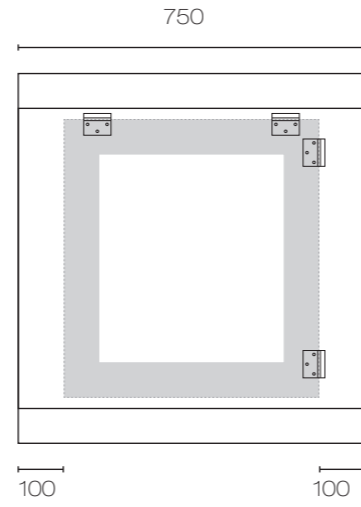

SPECIFICATIONS

Lavage Mirrors

Lavage 400 Wall Mirror
LAV400MP

Lavage 600 Wall Mirror
LAV600MP

Lavage 750 Wall Mirror
LAV750MP

Lavage 900 Wall Mirror
LAV900MP

Lavage 1200 Wall Mirror
LAV1200MP

 Fixing Brackets
 Fixing Area (dependant on hanging orientation)