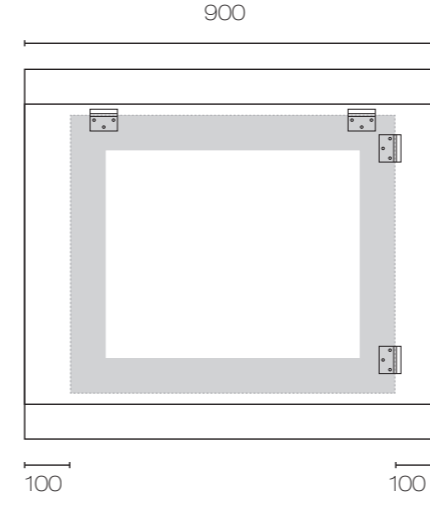

SPECIFICATIONS

Lavage Mirrors

Lavage 400 Wall Mirror
LAV400MP

Lavage 600 Wall Mirror
LAV600MP

Lavage 750 Wall Mirror
LAV750MP

Lavage 900 Wall Mirror
LAV900MP

Lavage 1200 Wall Mirror
LAV1200MP

 Fixing Brackets
 Fixing Area (dependant on hanging orientation)