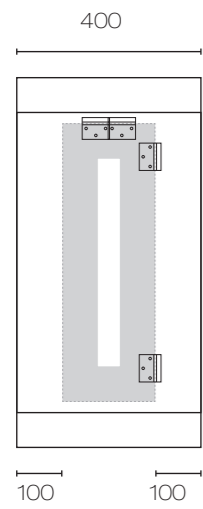

SPECIFICATIONS

Lavage Mirrors

Lavage 400 Wall Mirror
LAV400MP

Lavage 600 Wall Mirror
LAV600MP

Lavage 750 Wall Mirror
LAV750MP

Lavage 900 Wall Mirror
LAV900MP

Lavage 1200 Wall Mirror
LAV1200MP

 Fixing Brackets
 Fixing Area (dependant on hanging orientation)