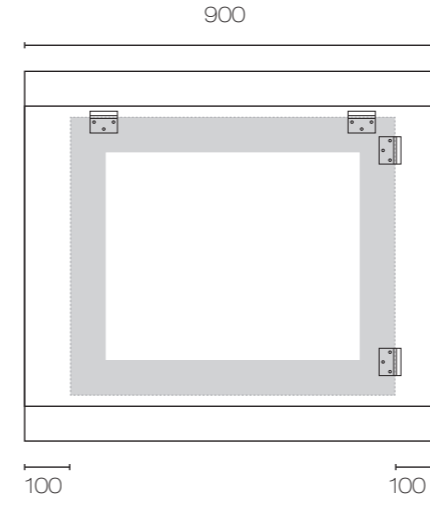

SPECIFICATIONS

Lavage Mirrors

Lavage 400 Wall Mirror
LAV400MP

Lavage 600 Wall Mirror
LAV600MP

Lavage 750 Wall Mirror
LAV750MP

Lavage 900 Wall Mirror
LAV900MP

Lavage 1200 Wall Mirror
LAV1200MP

 Fixing Brackets
 Fixing Area (dependant on hanging orientation)