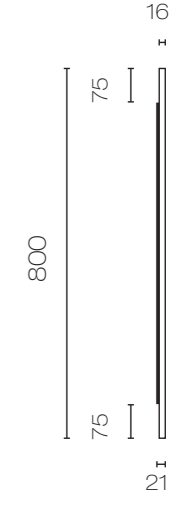

SPECIFICATIONS

Lavage Mirrors

Lavage 400 Wall Mirror
LAV400MP

Lavage 600 Wall Mirror
LAV600MP

Lavage 750 Wall Mirror
LAV750MP

Lavage 900 Wall Mirror
LAV900MP

Lavage 1200 Wall Mirror
LAV1200MP

 Fixing Brackets
 Fixing Area (dependant on hanging orientation)