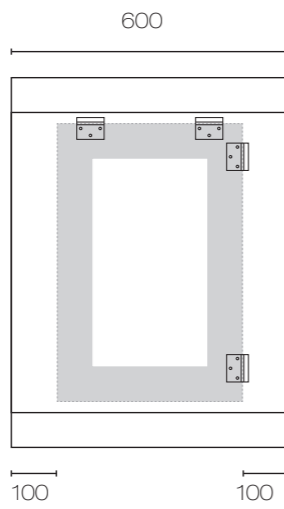

SPECIFICATIONS

Lavage Mirrors

Lavage 400 Wall Mirror
LAV400MP

Lavage 600 Wall Mirror
LAV600MP

Lavage 750 Wall Mirror
LAV750MP

Lavage 900 Wall Mirror
LAV900MP

Lavage 1200 Wall Mirror
LAV1200MP

 Fixing Brackets
 Fixing Area (dependant on hanging orientation)