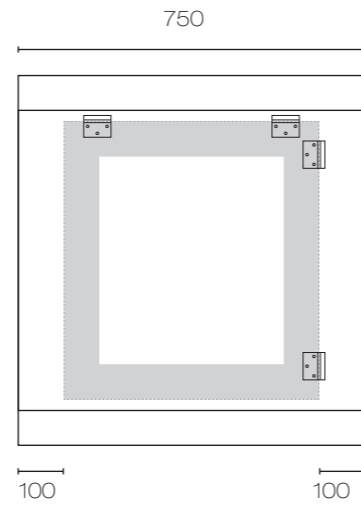

SPECIFICATIONS

Lavage Mirrors

Lavage 400 Wall Mirror
LAV400MP

Lavage 600 Wall Mirror
LAV600MP

Lavage 750 Wall Mirror
LAV750MP

Lavage 900 Wall Mirror
LAV900MP

Lavage 1200 Wall Mirror
LAV1200MP

 Fixing Brackets
 Fixing Area (dependant on hanging orientation)