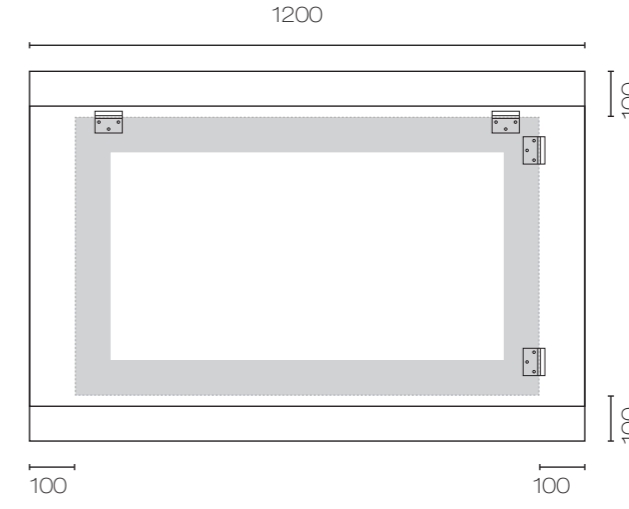

SPECIFICATIONS

Lavage Mirrors

Lavage 400 Wall Mirror
LAV400MP

Lavage 600 Wall Mirror
LAV600MP

Lavage 750 Wall Mirror
LAV750MP

Lavage 900 Wall Mirror
LAV900MP

Lavage 1200 Wall Mirror
LAV1200MP

 Fixing Brackets
 Fixing Area (dependant on hanging orientation)