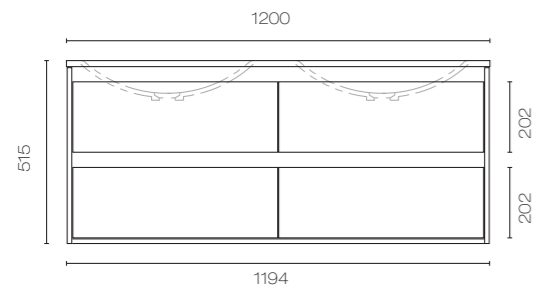

## Lavage Uno Vanities - Double Height Drawers

1200 (Double)

1500 (Centre)

1500 (Double)

Lavage Uno 1200 4 Drawer Double Vanity

LAVS120WD • 1200W x 460D x 515H

Lavage Uno 1500 4 Drawer Vanity

LAVS150W • 1500W x 460D x 515H

Lavage Uno 1500 4 Drawer Double Vanity

LAVS150WD • 1500W x 460D x 515H

### Installers Note

Lavage Uno basins are supplied with no taphole however taphole can be drilled onsite with drill bit supplied.