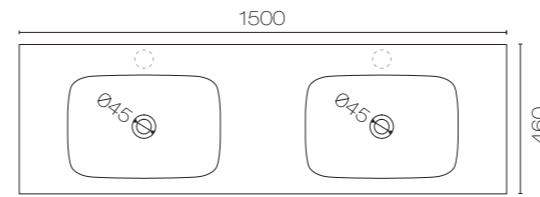

## Lavage Uno Vanities - Double Height Drawers

1200 (Double)

1500 (Centre)

1500 (Double)

Lavage Uno 1200 4 Drawer Double Vanity

LAVS120WD • 1200W x 460D x 515H

Lavage Uno 1500 4 Drawer Vanity

LAVS150W • 1500W x 460D x 515H

Lavage Uno 1500 4 Drawer Double Vanity

LAVS150WD • 1500W x 460D x 515H

### Installers Note

Lavage Uno basins are supplied with no taphole however taphole can be drilled onsite with drill bit supplied.