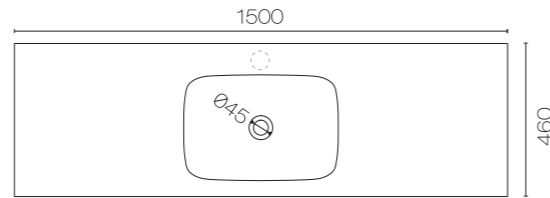

Installers Note

Lavage Uno basins are supplied with no taphole however taphole can be drilled onsite with drill bit supplied.