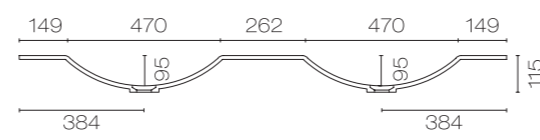

Installers Note

Lavage Uno basins are supplied with no taphole however taphole can be drilled onsite with drill bit supplied.