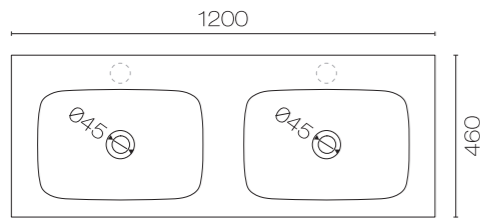

## Lavage Uno Vanities - Double Height Drawers

1200 (Double)

1500 (Centre)

1500 (Double)

Lavage Uno 1200 4 Drawer Double Vanity

LAVS120WD • 1200W x 460D x 515H

Lavage Uno 1500 4 Drawer Vanity

LAVS150W • 1500W x 460D x 515H

Lavage Uno 1500 4 Drawer Double Vanity

LAVS150WD • 1500W x 460D x 515H

### Installers Note

Lavage Uno basins are supplied with no taphole however taphole can be drilled onsite with drill bit supplied.