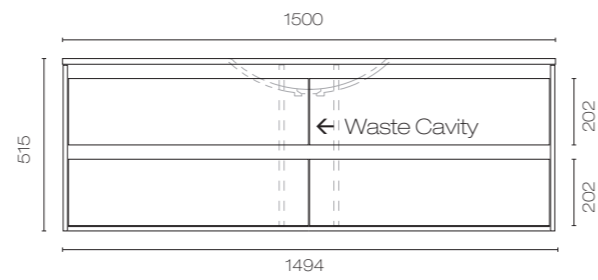

## Lavage Uno Vanities - Double Height Drawers

1200 (Double)

1500 (Centre)

1500 (Double)

Lavage Uno 1200 4 Drawer Double Vanity

LAVS120WD • 1200W x 460D x 515H

Lavage Uno 1500 4 Drawer Vanity

LAVS150W • 1500W x 460D x 515H

### Installers Note

Lavage Uno basins are supplied with no taphole however taphole can be drilled onsite with drill bit supplied.