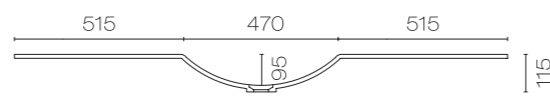

Installers Note

Lavage Uno basins are supplied with no taphole however taphole can be drilled onsite with drill bit supplied.