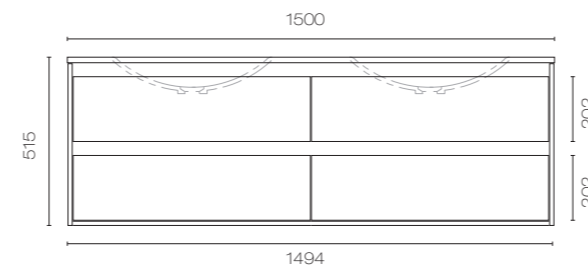

## Lavage Uno Vanities - Double Height Drawers

1200 (Double)

1500 (Centre)

1500 (Double)

Lavage Uno 1200 4 Drawer Double Vanity

LAVS120WD • 1200W x 460D x 515H

Lavage Uno 1500 4 Drawer Vanity

LAVS150W • 1500W x 460D x 515H

Lavage Uno 1500 4 Drawer Double Vanity

LAVS150WD • 1500W x 460D x 515H

### Installers Note

Lavage Uno basins are supplied with no taphole however taphole can be drilled onsite with drill bit supplied.