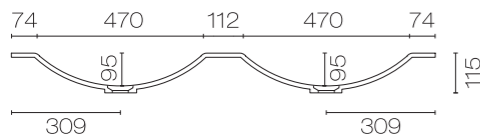

Installers Note

Lavage Uno basins are supplied with no taphole however taphole can be drilled onsite with drill bit supplied.