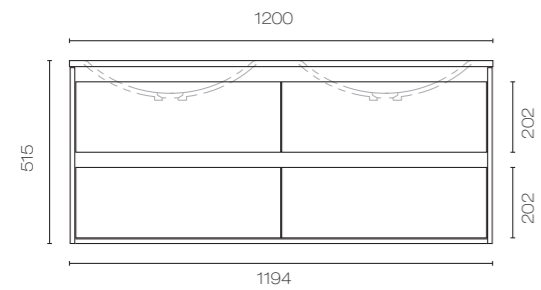

## Lavage Uno Vanities - Double Height Drawers

1200 (Double)

1500 (Centre)

1500 (Double)

Lavage Uno 1200 4 Drawer Double Vanity

LAVS120WD • 1200W x 460D x 515H

Lavage Uno 1500 4 Drawer Vanity

LAVS150W • 1500W x 460D x 515H

Lavage Uno 1500 4 Drawer Double Vanity

LAVS150WD • 1500W x 460D x 515H

### Installers Note

Lavage Uno basins are supplied with no taphole however taphole can be drilled onsite with drill bit supplied.