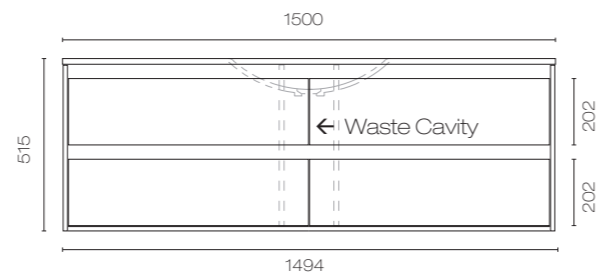

## Lavage Uno Vanities - Double Height Drawers

1200 (Double)

1500 (Centre)

1500 (Double)

Lavage Uno 1200 4 Drawer Double Vanity

LAVS120WD • 1200W x 460D x 515H

Lavage Uno 1500 4 Drawer Vanity

LAVS150W • 1500W x 460D x 515H

### Installers Note

Lavage Uno basins are supplied with no taphole however taphole can be drilled onsite with drill bit supplied.