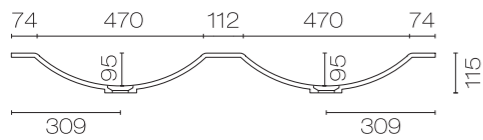

Installers Note

Lavage Uno basins are supplied with no taphole however taphole can be drilled onsite with drill bit supplied.