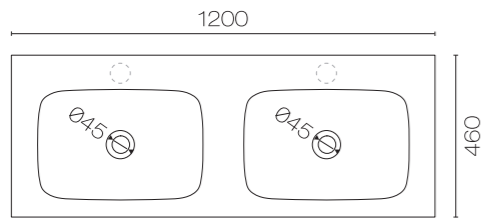

## Lavage Uno Vanities - Double Height Drawers

1200 (Double)

1500 (Centre)

1500 (Double)

Lavage Uno 1200 4 Drawer Double Vanity

LAVS120WD • 1200W x 460D x 515H

Lavage Uno 1500 4 Drawer Vanity

LAVS150W • 1500W x 460D x 515H

Lavage Uno 1500 4 Drawer Double Vanity

LAVS150WD • 1500W x 460D x 515H