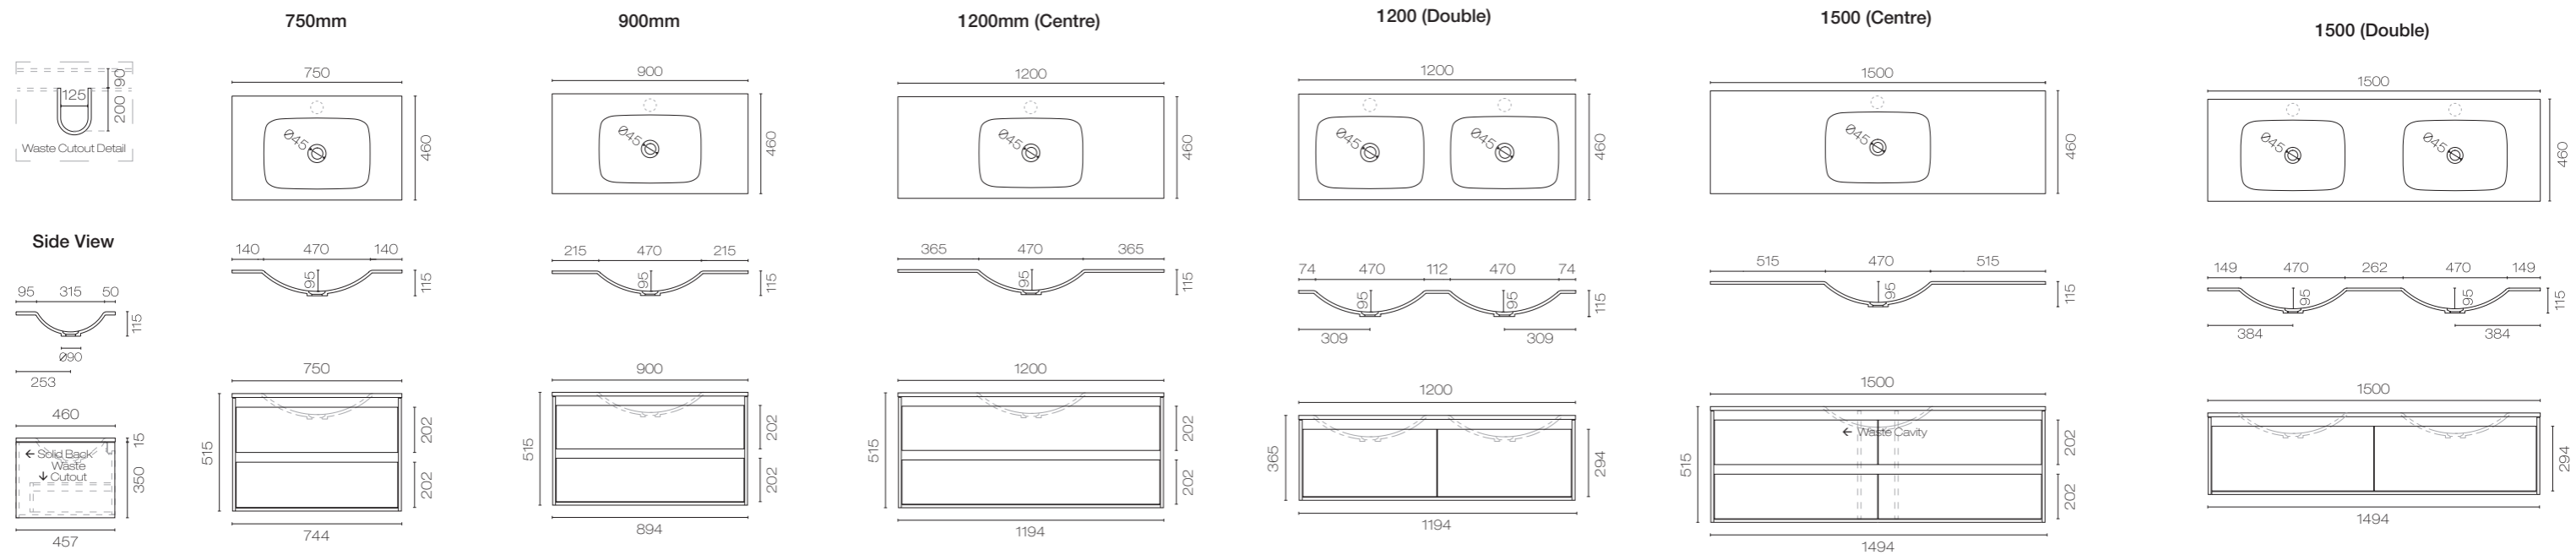

SPECIFICATIONS

Lavage Uno Vanities - Double Drawers

Lavage Uno 750 2 Drawer Vanity
LAVS75W • 750W x 460D x 515H

Lavage Uno 900 2 Drawer Vanity
LAVS90W • 900W x 460D x 515H

Lavage Uno 1200 2 Drawer Vanity
LAVS120W • 1200W x 460D x 515H

Lavage Uno 1200 2 Drawer Double Vanity
LAVS120SD • 1200W x 460D x 365H

Lavage Uno 1500 2 Drawer Vanity
LAVS150S • 1500W x 460D x 365H

Lavage Uno 1500 2 Drawer Double Vanity
LAVS150SD • 1500W x 460D x 365H

Installers Note

Lavage Uno basins are supplied with no taphole however taphole can be drilled onsite with drill bit supplied.