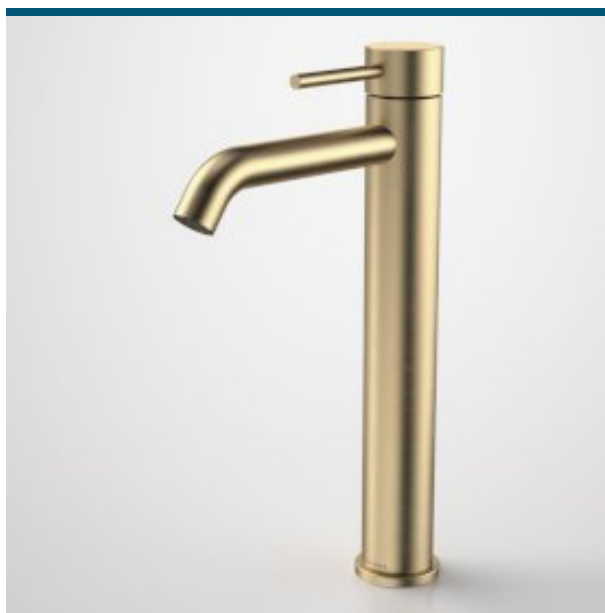

CAROMA

LIANO II TOWER MIXER

CAROMA

The refined and minimalistic appeal of the Liano II Tapware Collection is the perfect foundation to any bathroom. Let your personal expression shine as you mix and match elements and select from the stunning range of colour finishes to co-ordinate your bathroom vision.

- Durable brass body construction
- European SoftPEX hoses provide superior durability, longer life and are free from impurities
- Superior 25mm ceramic disc cartridge eliminates drips and minimises maintenance
- Caroma tapware is 100% leak tested
- Water and energy efficient WELS 6 star flow rate (4.5L/min)
- Available in Chrome, Matte Black, PVD Brushed Nickel, PVD Brushed Brass, PVD Gunmetal
- Australian designed and engineered
- 20 years warranty
- Can be matched with Urbane II Bathroom Collection to complete the look

PRODUCT CODES

96343C6A	Liano II Tower Mixer
96343B6A	Liano II Tower Mixer - Matte Black
96343BB6A	Liano II Tower Mixer - Brushed Brass
96343BN6A	Liano II Tower Mixer - Brushed Nickel
96343C6A	Liano II Tower Mixer - Chrome
96343GM6A	Liano II Tower Mixer - Gunmetal