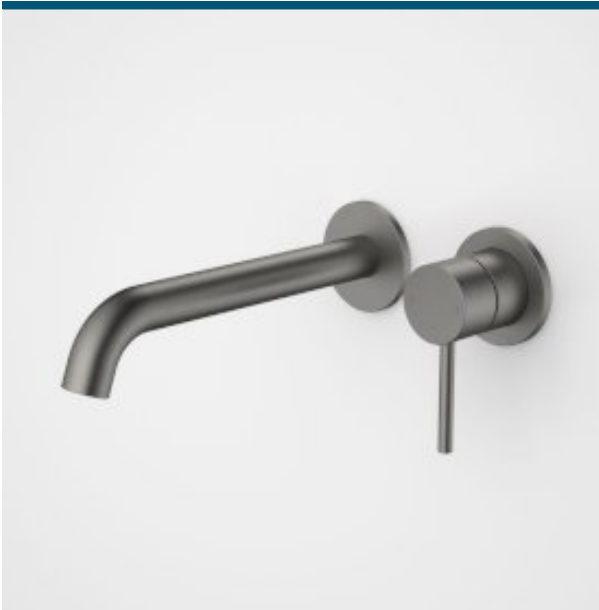

CAROMA

LIANO II 210MM WALL BASIN / BATH MIXER (2 X ROUND COVER PLATES)

CAROMA

The refined and minimalistic appeal of the Liano II Tapware Collection is the perfect foundation to any bathroom. Let your personal expression shine as you mix and match elements and select from the stunning range of colour finishes to co-ordinate your bathroom vision.

- Durable brass body construction
- Unrestricted aerator included for bath installations
- Superior 35mm ceramic disc cartridge
- Caroma tapware is 100% leak tested
- Interchangeable trim kits allow colour or finish to be changed post installation
- One piece inwall breech assembly for ease of installation
- Water and energy efficient WELS 6 star flow rate (4.5L/min)
- Available in Chrome, Matte Black, PVD Brushed Nickel, PVD Brushed Brass, PVD Gunmetal
- Australian designed and engineered
- 20 years warranty
- Can be matched with Urbane II Bathroom Collection to complete the look

PRODUCT CODES

96352C6A Liano II 210mm Wall Basin / Bath Mixer (2 x Round Cover Plates)

96352B6A Liano II 210mm Wall Basin / Bath Mixer - 2 x Round Cover Plates - Matte Black - Sales Kit

96352BB6A Liano II 210mm Wall Basin / Bath Mixer - 2 x Round Cover Plates - Brushed Brass - Sales Kit

96352BN6A Liano II 210mm Wall Basin / Bath Mixer - 2 x Round Cover Plates - Brushed Nickel - Sales Kit

96352C6A Liano II 210mm Wall Basin / Bath Mixer - 2 x Round Cover Plates - Chrome - Sales Kit

96352GM6A Liano II 210mm Wall Basin / Bath Mixer - 2 x Round Cover Plates - Gunmetal - Sales Kit