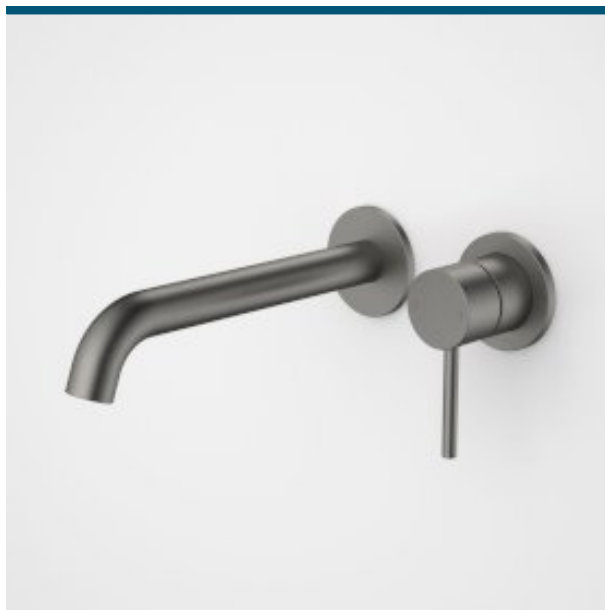

CAROMA

LIANO II 210MM WALL BASIN / BATH MIXER (2 X ROUND COVER PLATES)

CAROMA

The refined and minimalistic appeal of the Liano II Tapware Collection is the perfect foundation to any bathroom. Let your personal expression shine as you mix and match elements and select from the stunning range of colour finishes to co-ordinate your bathroom vision.

- Durable brass body construction
- Unrestricted aerator included for bath installations
- Superior 35mm ceramic disc cartridge
- Caroma tapware is 100% leak tested
- Interchangeable trim kits allow colour or finish to be changed post installation
- One piece inwall breech assembly for ease of installation
- Water and energy efficient WELS 6 star flow rate (4.5L/min)
- Available in Chrome, Matte Black, PVD Brushed Nickel, PVD Brushed Brass, PVD Gunmetal
- Australian designed and engineered
- 20 years warranty
- Can be matched with Urbane II Bathroom Collection to complete the look

PRODUCT CODES

- 96352C6A Liano II 210mm Wall Basin / Bath Mixer (2 x Round Cover Plates)
- 96352B6A Liano II 210mm Wall Basin / Bath Mixer - 2 x Round Cover Plates - Matte Black - Sales Kit
- 96352BB6A Liano II 210mm Wall Basin / Bath Mixer - 2 x Round Cover Plates - Brushed Brass - Sales Kit
- 96352BN6A Liano II 210mm Wall Basin / Bath Mixer - 2 x Round Cover Plates - Brushed Nickel - Sales Kit
- 96352C6A Liano II 210mm Wall Basin / Bath Mixer - 2 x Round Cover Plates - Chrome - Sales Kit
- 96352GM6A Liano II 210mm Wall Basin / Bath Mixer - 2 x Round Cover Plates - Gunmetal - Sales Kit