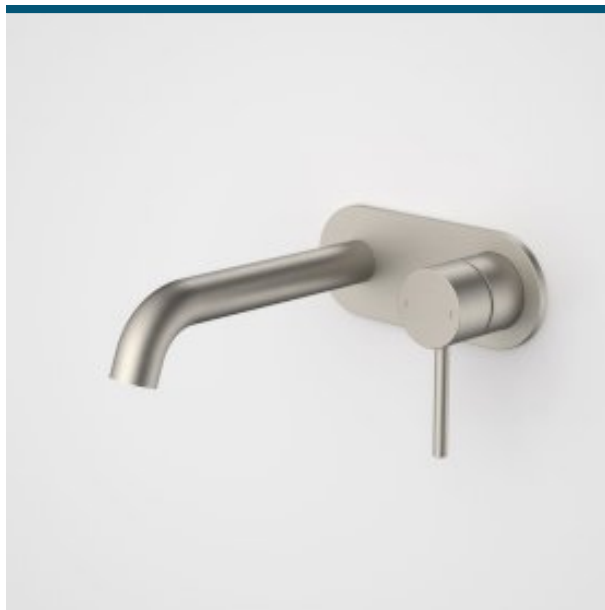

CAROMA

LIANO II 175MM WALL BASIN / BATH MIXER (ROUND COVER PLATE)

CAROMA

The refined and minimalistic appeal of the Liano II Tapware Collection is the perfect foundation to any bathroom. Let your personal expression shine as you mix and match elements and select from the stunning range of colour finishes to co-ordinate your bathroom vision.

- Durable brass body construction
- Unrestricted aerator included for bath installations
- Superior 35mm ceramic disc cartridge
- Caroma tapware is 100% leak tested
- Interchangeable trim kits allow colour or finish to be changed post installation
- One piece inwall breech assembly for ease of installation
- Water and energy efficient WELS 6 star flow rate (4.5L/min)
- Available in Chrome, Matte Black, PVD Brushed Nickel, PVD Brushed Brass, PVD Gunmetal
- Australian designed and engineered
- 20 years warranty
- Can be matched with Urbane II Bathroom Collection to complete the look

PRODUCT CODES

- | | |
|-----------|---|
| 96345C6A | Liano II 175mm Wall Basin / Bath Mixer (Round Cover Plate) |
| 96345B6A | Liano II 175mm Wall Basin / Bath Mixer - Rounded Cover Plate - Matte Black - Sales Kit |
| 96345BB6A | Liano II 175mm Wall Basin / Bath Mixer - Rounded Cover Plate - Brushed Brass - Sales Kit |
| 96345BN6A | Liano II 175mm Wall Basin / Bath Mixer - Rounded Cover Plate - Brushed Nickel - Sales Kit |
| 96345C6A | Liano II 175mm Wall Basin / Bath Mixer - Rounded Cover Plate - Chrome - Sales Kit |
| 96345GM6A | Liano II 175mm Wall Basin / Bath Mixer - Rounded Cover Plate - Gunmetal - Sales Kit |