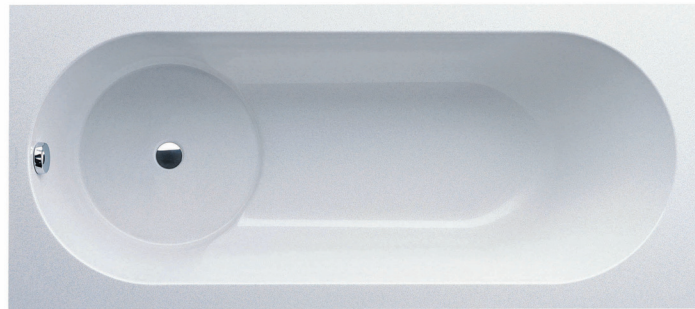

## Bathtub 1700 x 750mm

### Product Details

Specifications: Includes chrome waste & overflow combination  
125 litres capacity

Product Code: BQ170LIB

Libra is made from QUARYL which is composed of a fusion of acrylic with quartz filling. This synthetic material is a solid colour throughout that allows a realisation of shapes, lines & designs previously thought impossible.

For example this special material allows much steeper bath walls, meaning that even with modest outside dimensions, there is still room to stretch out inside.

QUARYL has the benefits of sound-deadening & anti-slip features. It is also dimensionally stable with a uniformity of material that ensures a solid, brilliantly glossy surface, pleasant, solid & warm to touch.