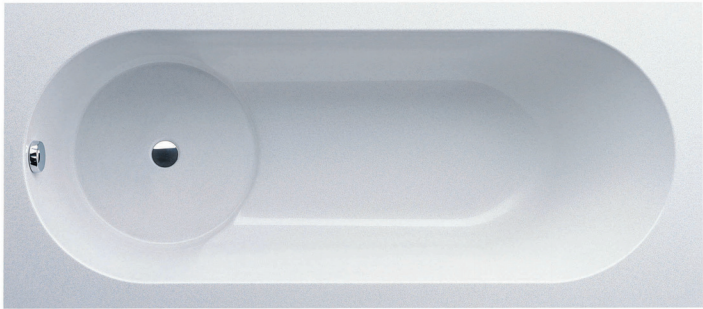

Libra
Bathtub 1800 x 800mm

Quaryl
by Villeroy & Boch

10yr
WARRANTY

SPECIFIER'S
PRODUCT SHEET

Product Details

Specifications: Includes chrome waste & overflow combination
175 litres capacity

Product Code: BQ180LIB

Libra is made from QUARYL which is composed of a fusion of acrylic with quartz filling. This synthetic material is a solid colour throughout that allows a realisation of shapes, lines & designs previously thought impossible.

For example this special material allows much steeper bath walls, meaning that even with modest outside dimensions, there is still room to stretch out inside.

QUARYL has the benefits of sound-deadening & anti-slip features. It is also dimensionally stable with a uniformity of material that ensures a solid, brilliantly glossy surface, pleasant, solid & warm to touch.