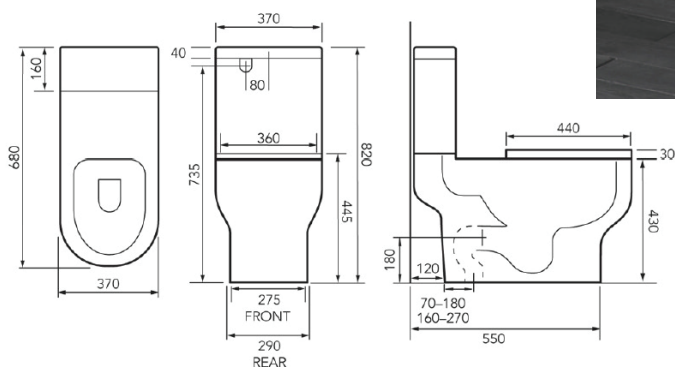

# Heirloom Loft Semi Wall Faced Toilet Suite

**HEIRLOOM**  
THE FINISHING TOUCH

The Loft Semi Wall Faced Toilet Suite seamlessly integrates streamlined beauty with practical design, offering the best of both worlds. Its elegant sculptural lines echo those of a full wall faced suite, bringing contemporary charm to any bathroom space. With rear access to the pan, installation is a breeze and future maintenance is simple and cost-effective.

Universal adapter to convert to S pan (adapter can be fitted for left or right side).

- Water Efficiency: WELS 4 Star
- Water Consumption: 4.5 litre full flush / 3 litre half flush
- Soft close, quick release seat
- Box rim direct flush pan for better flush action
- 70-180mm pan or 160-270mm pan
- Quality R&T/WDI flush valves
- Universal inlet: bottom inlet (left or right) or top inlet

S Pan: 70-180mm set out. Universal Inlet	LOFTCC
S Pan: 160-270mm set out. Universal Inlet	LOFTCCEXT

chesters.co.nz | 0800 700 601

Need help choosing the right products for your space? Ask our friendly team.