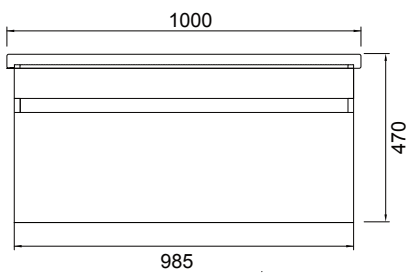

Lorelle

DESCRIPTION

Lorelle 1000 1 Drawer, White / Melamine

FEATURES

- Dimensions - W 1000 x H 470 x D 455mm
- Available in White Gloss Paint or Melamine
- The paint used on our products is polyurethane or UV based. The five layer hard paint finish is more durable than other lacquer finishes.
- Timber Effect Melamine: Our wood grain melamine is a low-pressure laminate.
- Ceramic basin with overflow from Europe, NZ-made cabinetry.
- New depth in drawers offers more convenient storage
- Soft-close drawer/s with handleless design. Available with a white or melamine integrated handle.
- Includes Fischer fixing bolt set – basin must be secured to the wall.

TECHNICAL DRAWINGS*

Top

Section of Top Drawer

Front

Side Section

PAINT / MELAMINE FINISHES

White Gloss

Nordic Ash