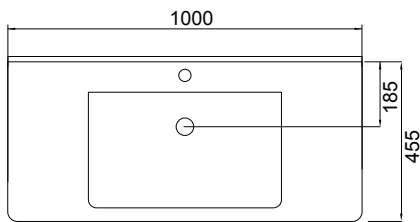

Lorelle

DESCRIPTION

Lorelle 1000 1 Drawer, White / Melamine

FEATURES

- Dimensions - W 1000 x H 470 x D 455mm
- Available in White Gloss Paint or Melamine
- The paint used on our products is polyurethane or UV based. The five layer hard paint finish is more durable than other lacquer finishes.
- Timber Effect Melamine: Our wood grain melamine is a low-pressure laminate.
- Ceramic basin with overflow from Europe, NZ-made cabinetry.
- New depth in drawers offers more convenient storage
- Soft-close drawer/s with handleless design. Available with a white or melamine integrated handle.
- Includes Fischer fixing bolt set – basin must be secured to the wall.

TECHNICAL DRAWINGS*

Top

Section of Top Drawer

Front

Side Section

PAINT / MELAMINE FINISHES

White Gloss

Nordic Ash