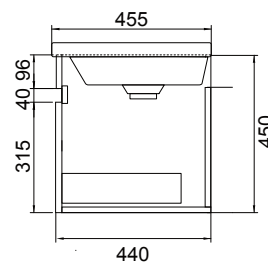

Side Section