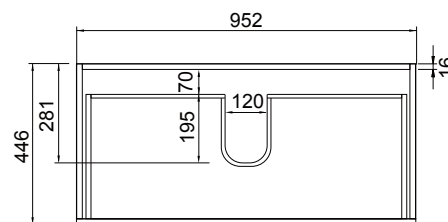

Section of Top Drawer