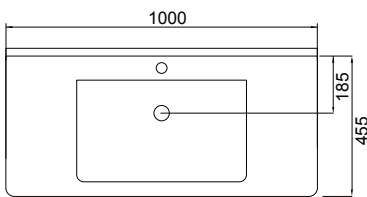

Lorelle

DESCRIPTION

Lorelle 1000 Wall-Hung Vanity, 2 Drawer, White / Melamine

FEATURES

- Dimensions - W 1000 x H 610 x D 455mm
- Available in White Gloss Paint or Melamine
- The paint used on our products is polyurethane or UV based. The five layer hard paint finish is more durable than other lacquer finishes.
- Timber Effect Melamine: Our wood grain melamine is a low-pressure laminate.
- Ceramic basin with overflow from Europe, NZ-made cabinetry.
- New depth in drawers offers more convenient storage
- Soft-close drawer/s with handleless design. Available with a white or melamine integrated handle.
- Includes Fischer fixing bolt set – basin must be secured to the wall.

TECHNICAL DRAWINGS*

Top

Section of Top Drawer

Front

Side Section

PAINT / MELAMINE FINISHES

White Gloss

Nordic Ash