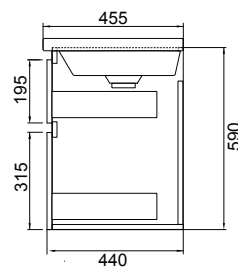

Side Section