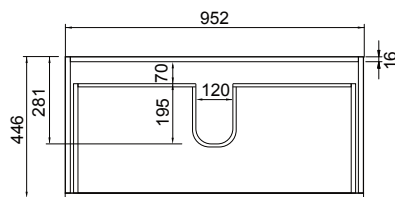

Section of Top Drawer