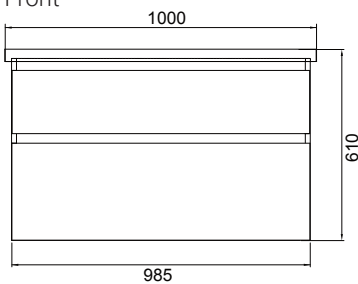

Lorelle

DESCRIPTION

Lorelle 1000 Wall-Hung Vanity, 2 Drawer, White / Melamine

FEATURES

- Dimensions - W 1000 x H 610 x D 455mm
- Available in White Gloss Paint or Melamine
- The paint used on our products is polyurethane or UV based. The five layer hard paint finish is more durable than other lacquer finishes.
- Timber Effect Melamine: Our wood grain melamine is a low-pressure laminate.
- Ceramic basin with overflow from Europe, NZ-made cabinetry.
- New depth in drawers offers more convenient storage
- Soft-close drawer/s with handleless design. Available with a white or melamine integrated handle.
- Includes Fischer fixing bolt set – basin must be secured to the wall.

TECHNICAL DRAWINGS*

Top

Section of Top Drawer

Front

Side Section

PAINT / MELAMINE FINISHES

White Gloss

Nordic Ash