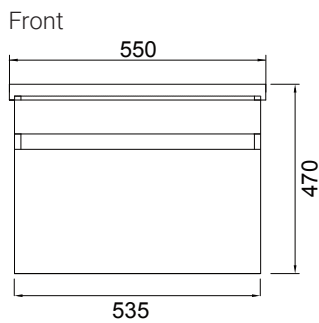

TECHNICAL DRAWINGS*