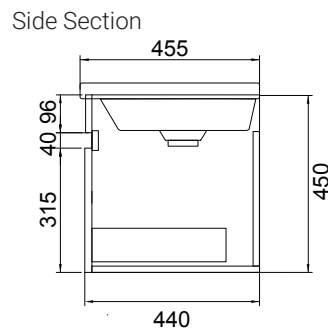

TECHNICAL DRAWINGS*