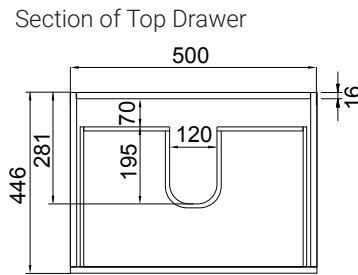

TECHNICAL DRAWINGS*