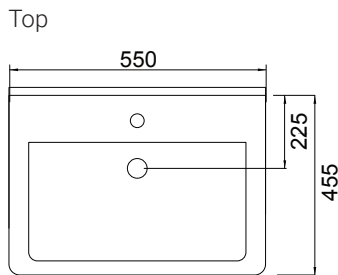

TECHNICAL DRAWINGS*